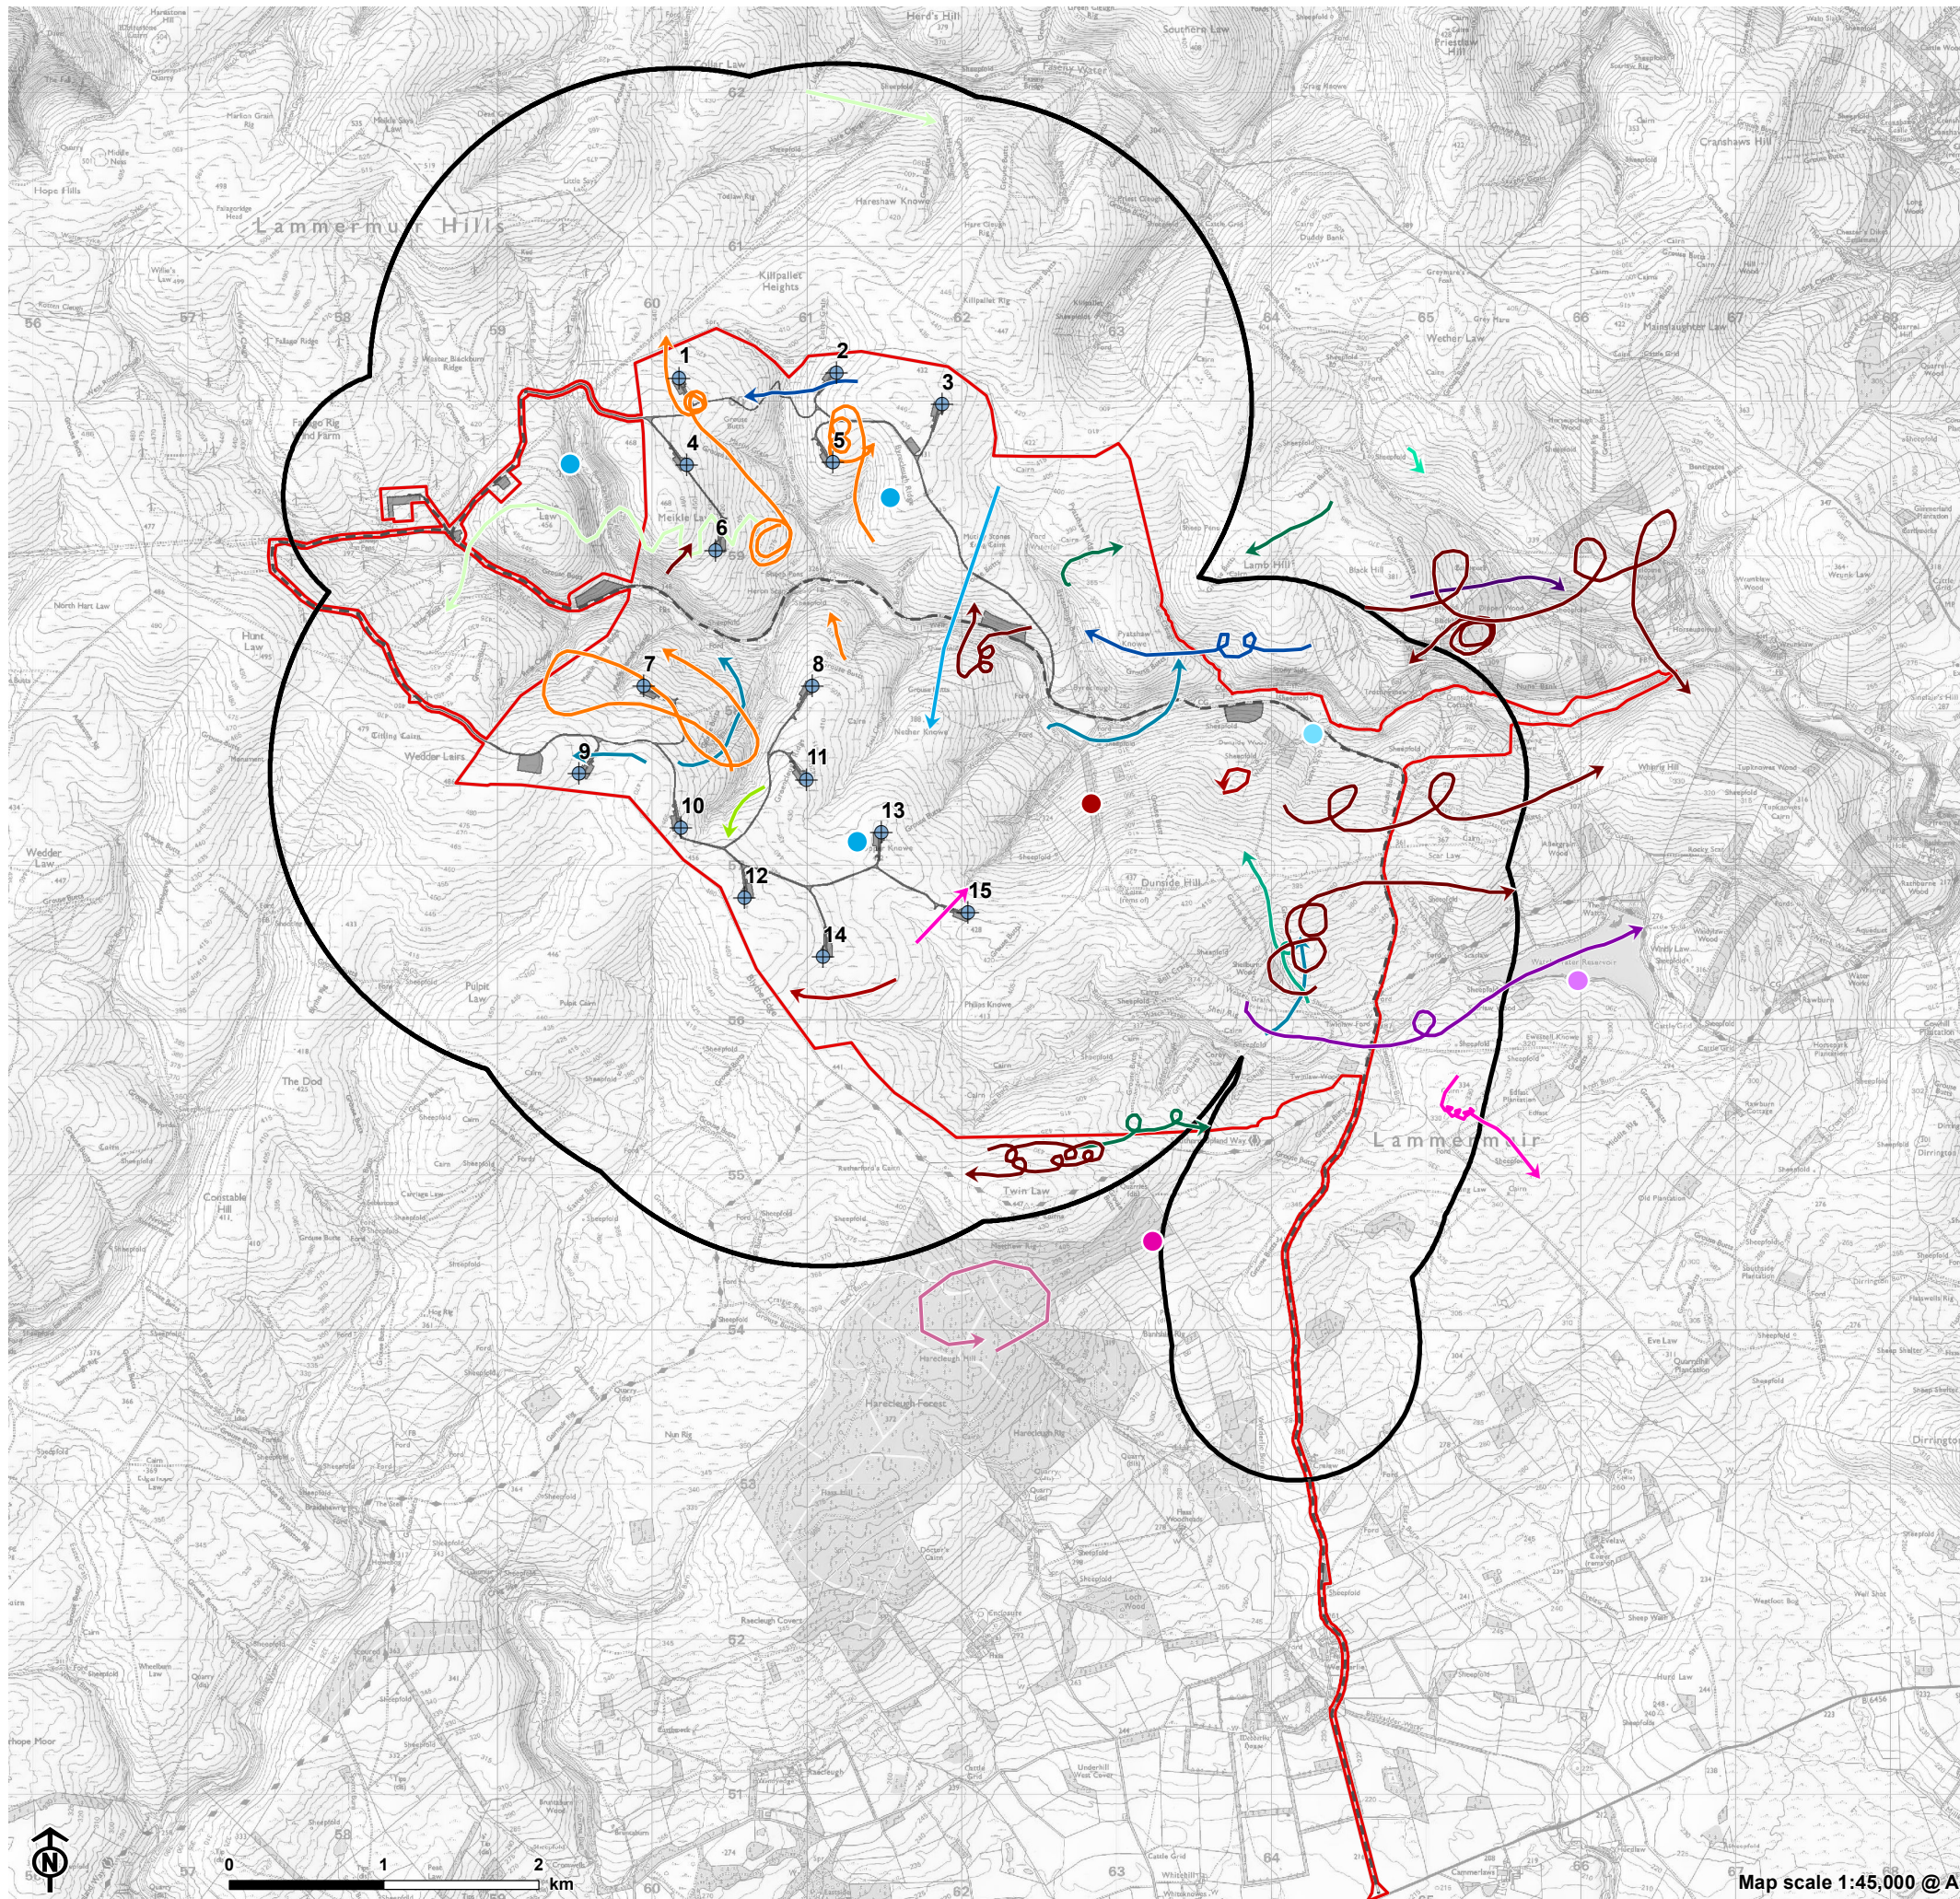

Figure 7.5: Raptor Activity: November 2020 to August 2022

- Turbine
 - Site Boundary
 - Infrastructure
 - Existing track
 - Scarce breeding bird study area
- Golden eagle flights per season**
- 2022 Breeding season
- Goshawk flights per season**
- 2022 Breeding season
 - 2021/2022 Non-breeding season
 - 2021 Breeding season
 - 2020/2021 Non-breeding season
- Hen harrier flights per season**
- 2022 Breeding season
 - 2021/2022 Non-breeding season
 - 2021 Breeding season
 - 2020/2021 Non-breeding season
- Peregrine falcon flights per season**
- 2022 Breeding season
 - 2021/2022 Non-breeding season
 - 2021 Breeding season
- Red kite flights per season**
- 2022 Breeding season
 - 2021 Breeding season
- Marsh harrier flights per season**
- 2022 Breeding season
- Goshawk sightings per season**
- 2021 Breeding season
- Peregrine falcon sightings per season**
- 2021 Breeding season
 - 2020/2021 Non-breeding season
- Red kite sightings per season**
- 2021 Breeding season
- Osprey sightings per season**
- 2022 Breeding season