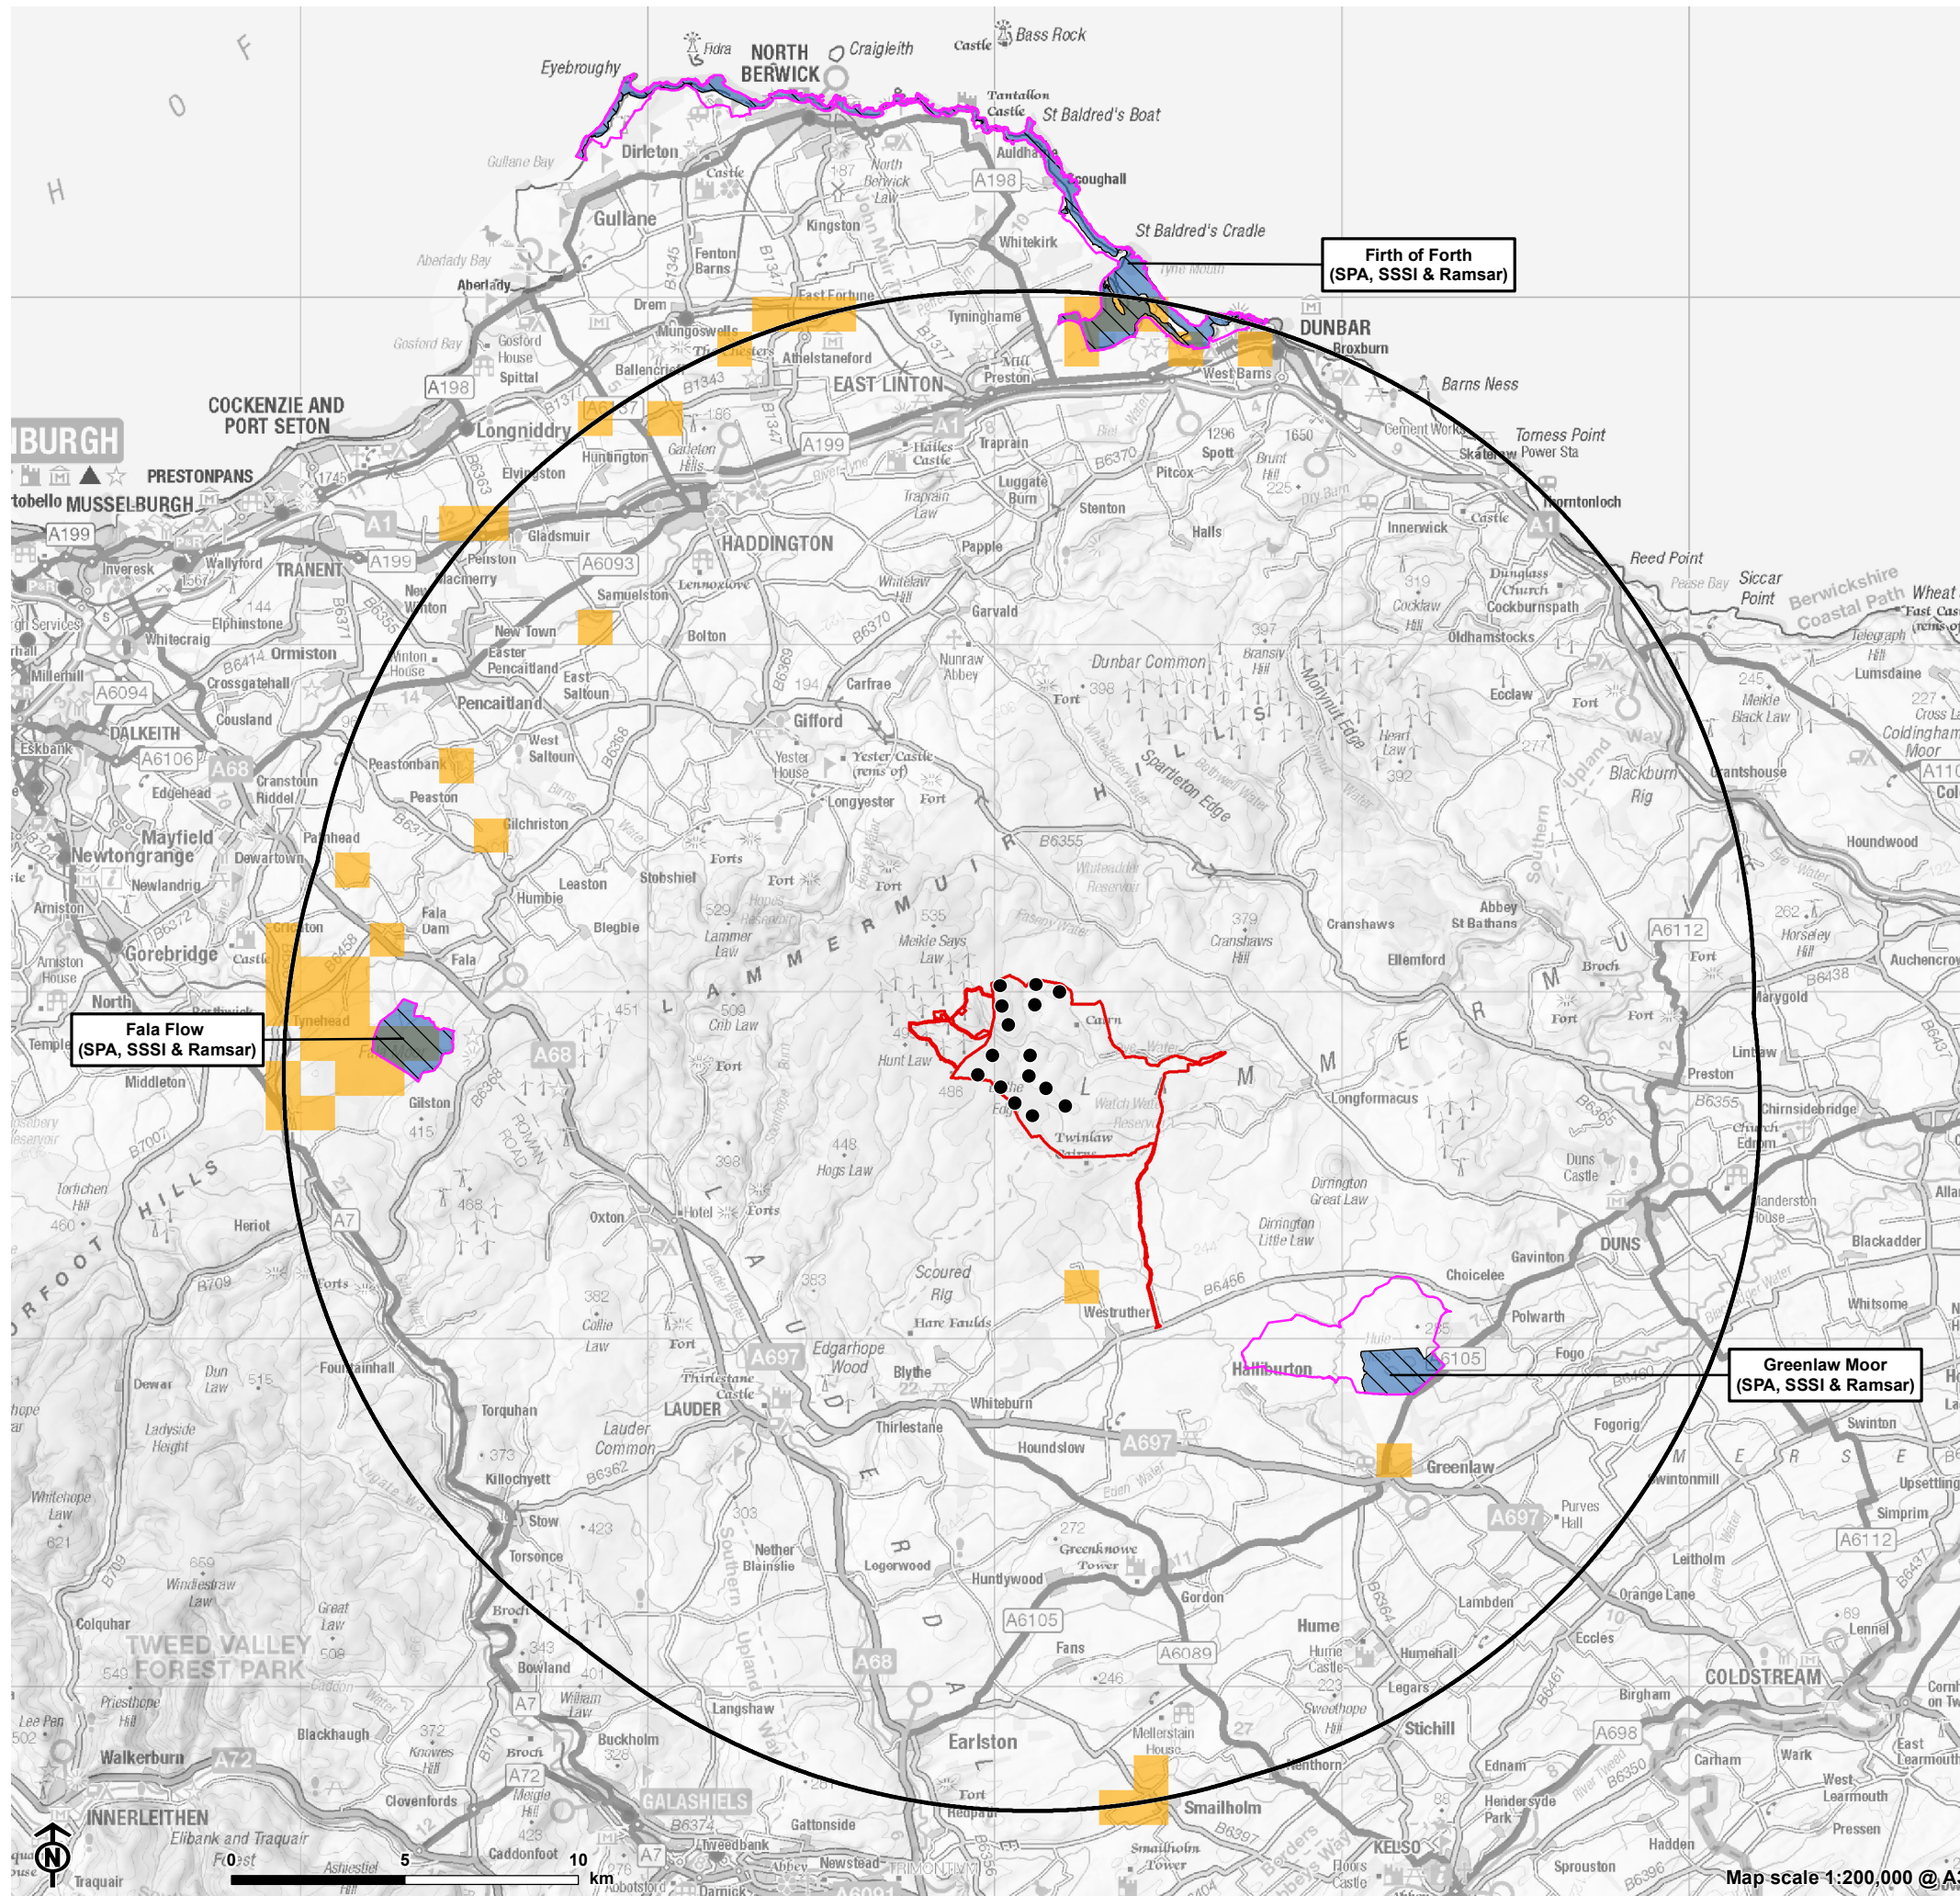

Figures 7.4: Ornithological Designated Sites within 20km

- Turbine
  - ▭ Site Boundary
  - 20km study area (buffer from Turbines)
- Ornithological designated sites**  
Source: NatureScot
- ▭ Special Protection Area (SPA)
  - ▭ Site of Special Scientific Interest (SSSI)
  - ▭ Ramsar site
- Goose feeding locations**  
Source: Mitchell 2012
- ▭ Pink-footed goose