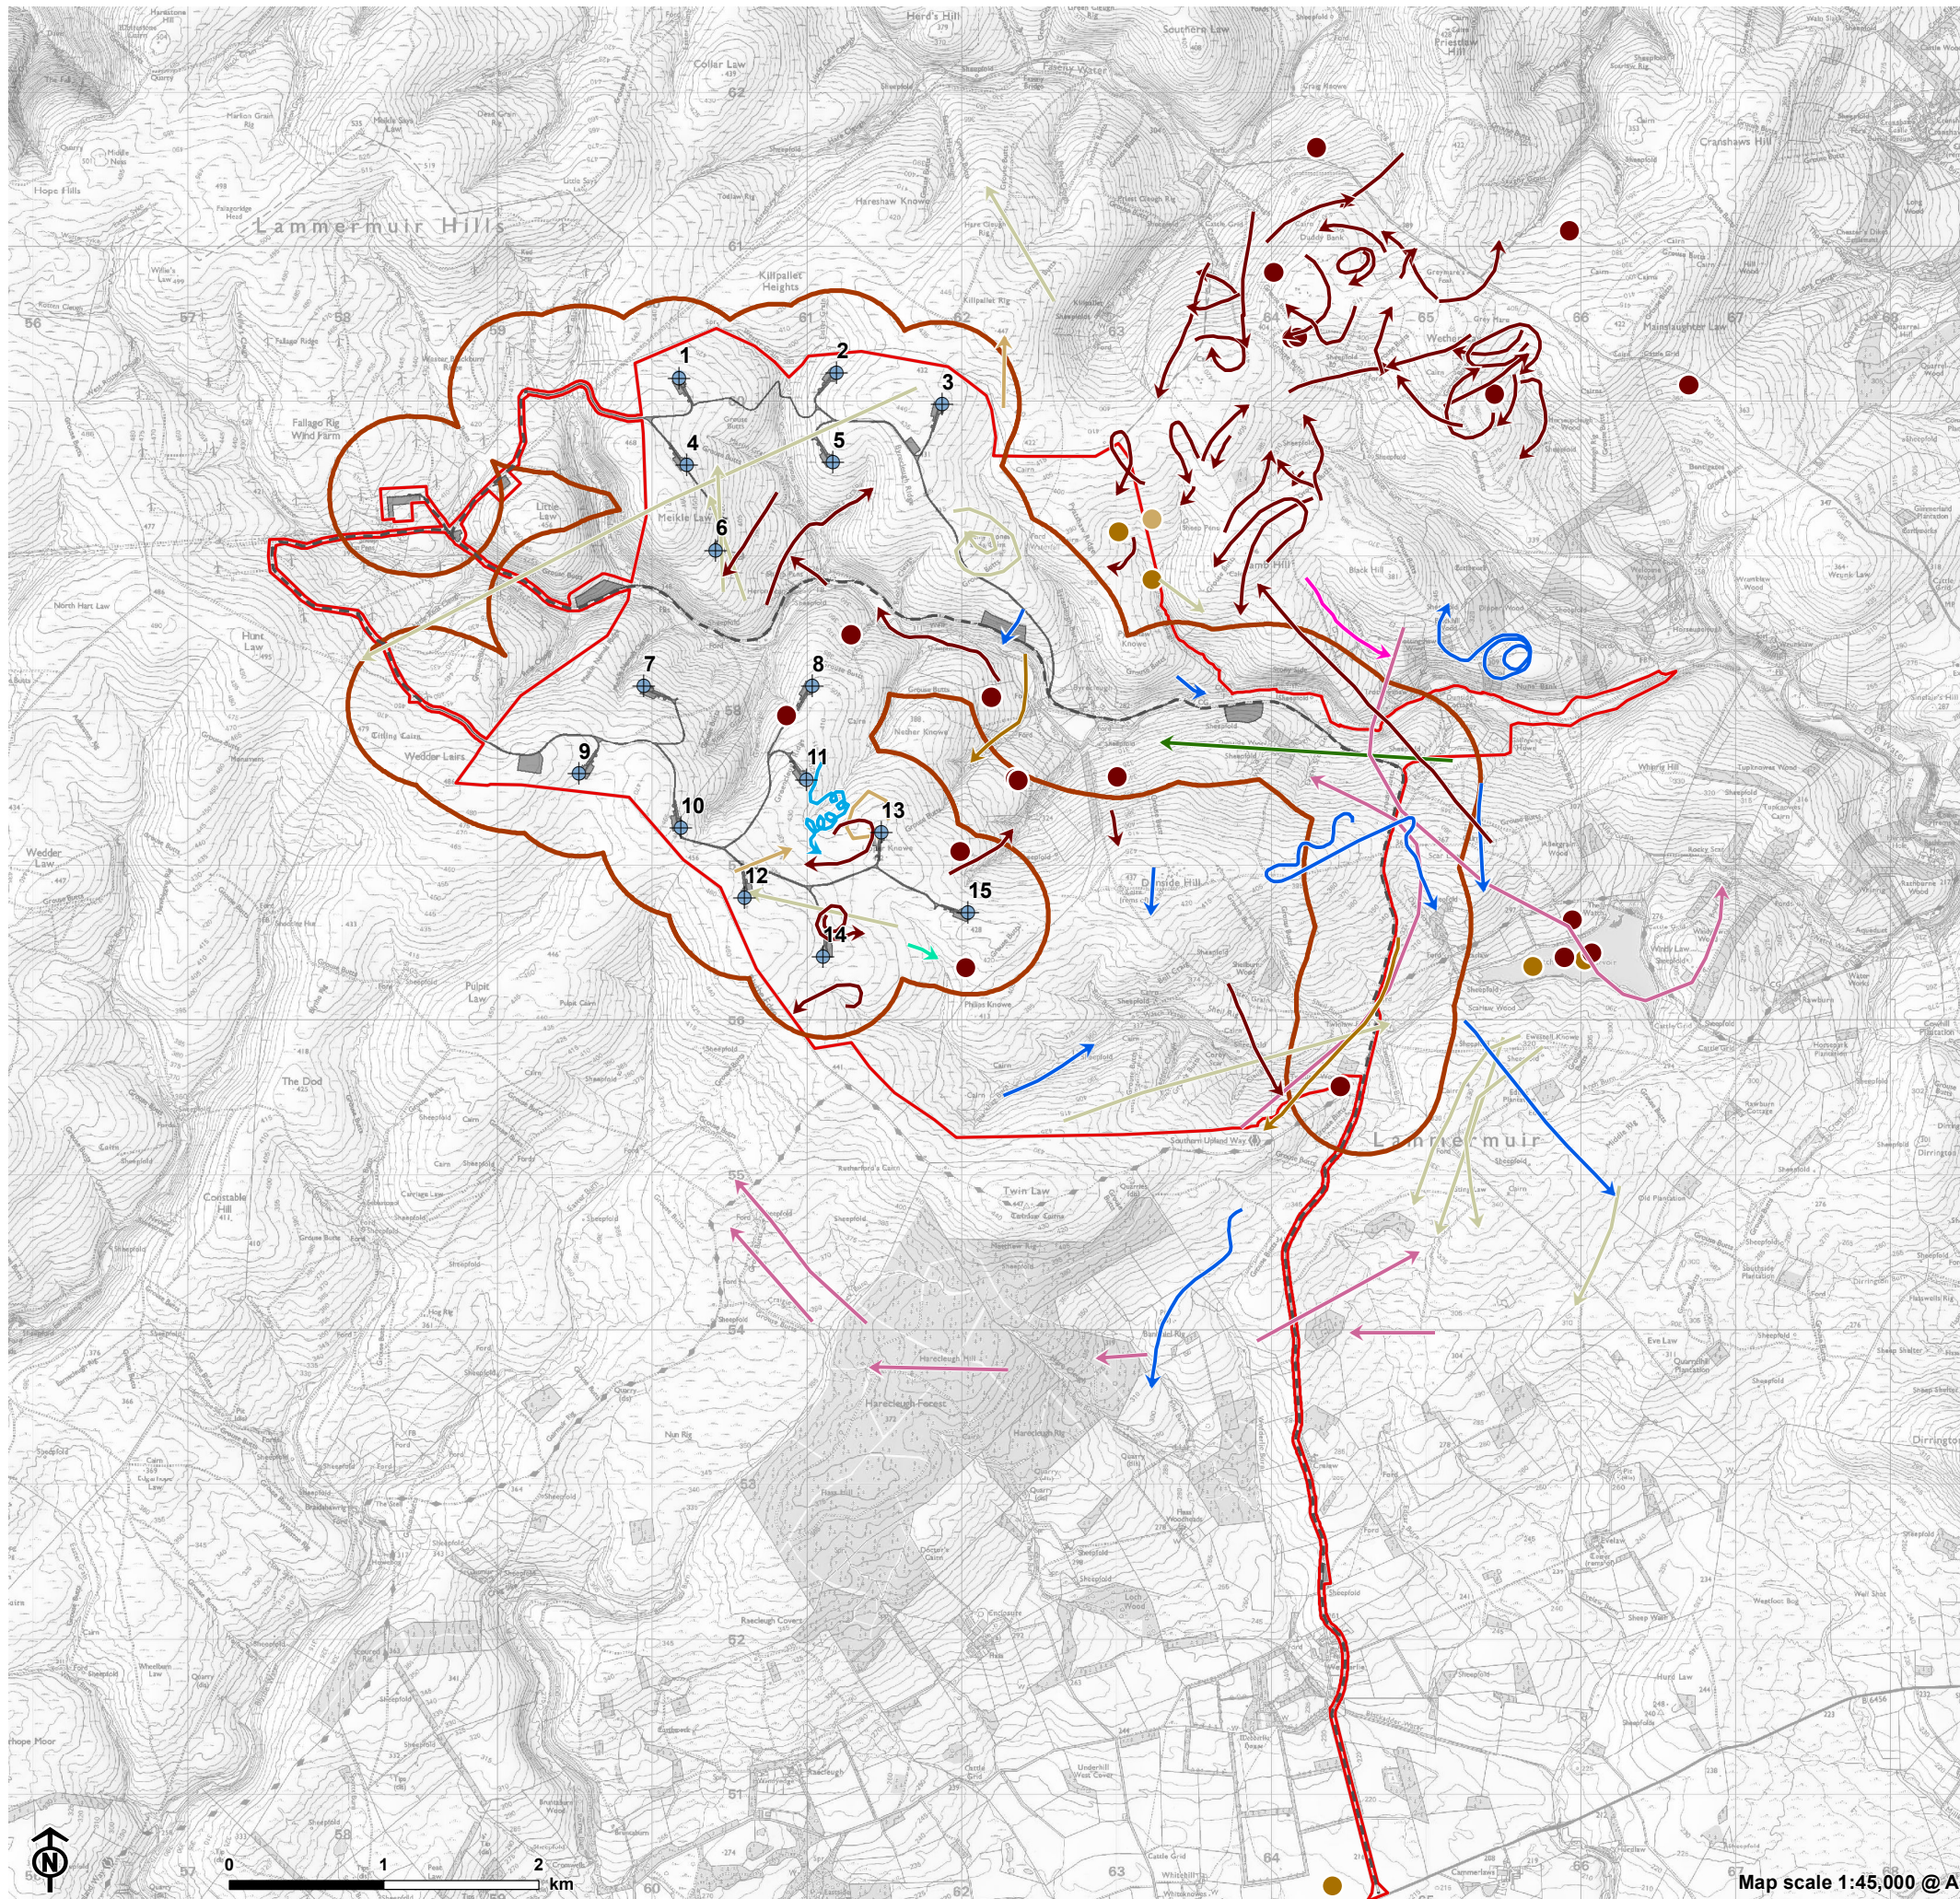

Figure 7.23: Goose, Swan and Gull Activity: September 2020 to August 2022

- Turbine
 - Site Boundary
 - Infrastructure
 - Existing track
 - Breeding wader / Wintering bird study area
- Greylag goose flights per season**
- 2022 Breeding season
 - 2021/2022 Non-breeding season
 - 2021 Breeding season
 - 2020/2021 Non-breeding season
- Herring gull flights per season**
- 2022 Breeding season
 - 2021/2022 Non-breeding season
- Pink-footed goose flights per season**
- 2022 Breeding season
 - 2020/2021 Non-breeding season
- Barnacle goose flights per season**
- 2022 Breeding season
- Whooper swan flights per season**
- 2020/2021 Non-breeding season
- Greylag goose sightings per season**
- 2022 Breeding season
 - 2020/2021 Non-breeding season
 - 2021 Breeding season

Map scale 1:45,000 @ A3