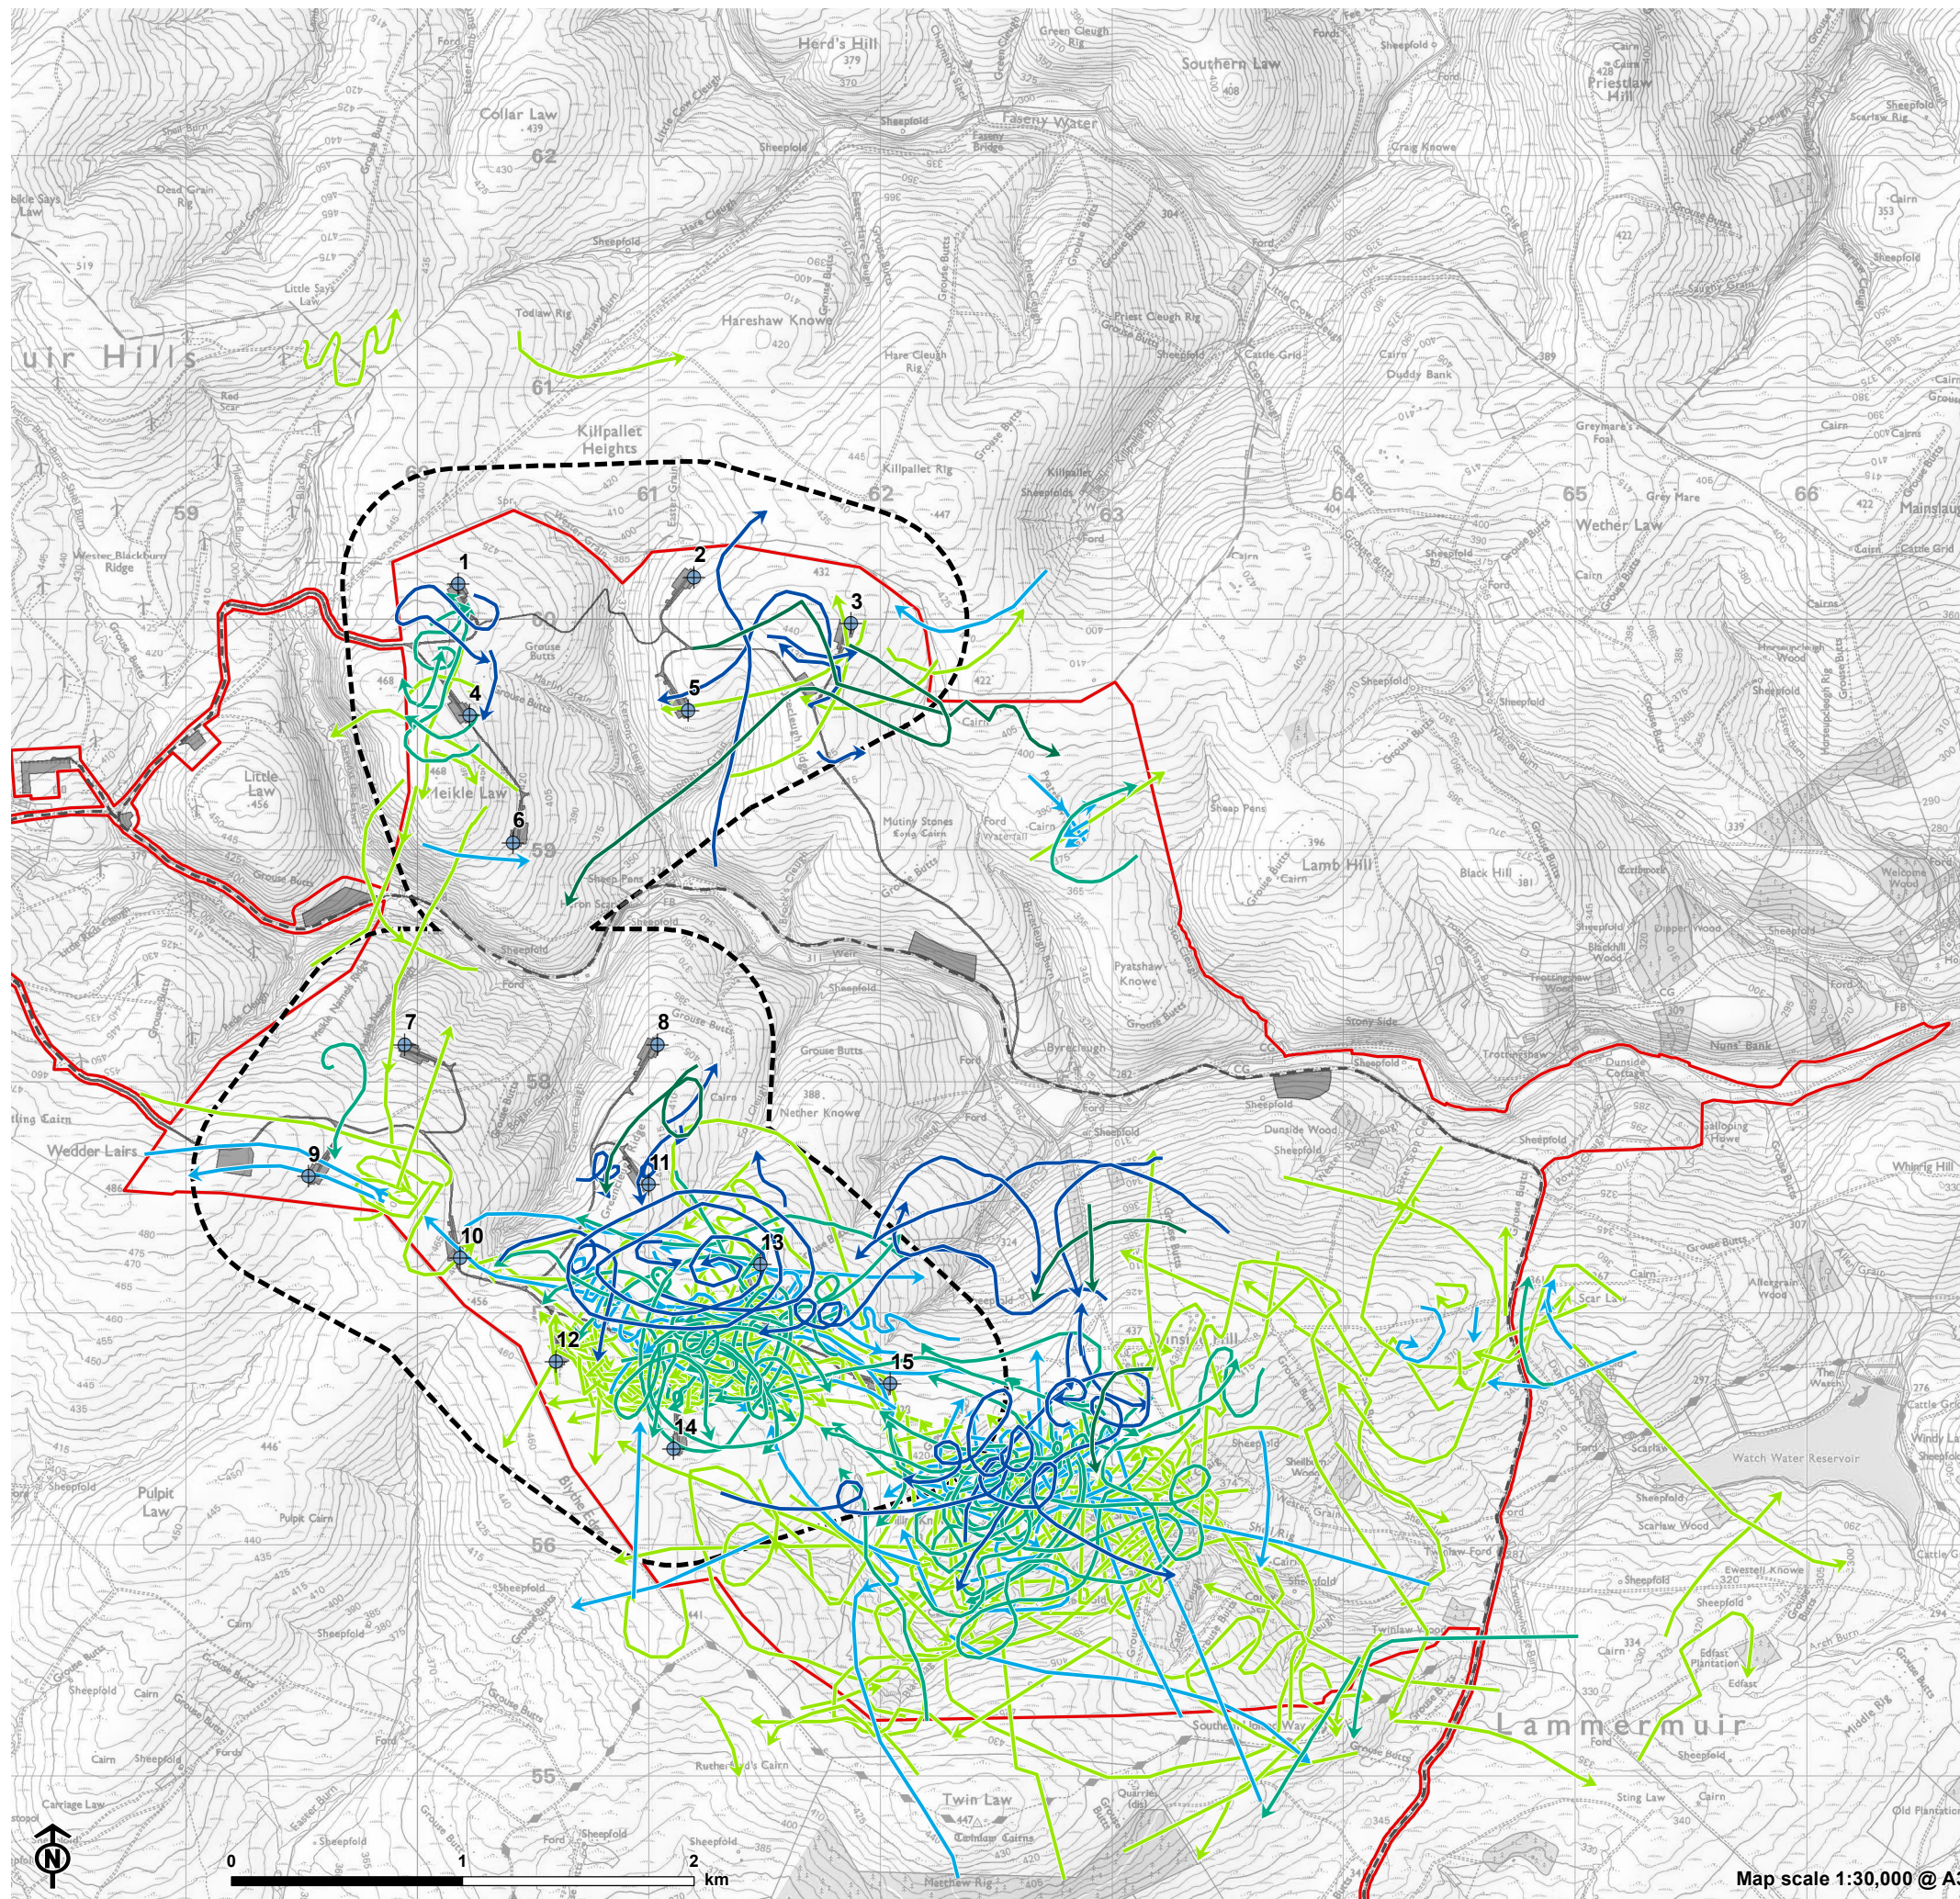

Figure 7.21: Flight Activity Survey Records: Golden Plover

- Turbine
  - Site Boundary
  - Infrastructure
  - Existing track
  - Collision risk analysis area (CRAA)
- Golden plover flight activity records**
- Breeding seasons**
- 2022
  - 2021
- Non-breeding seasons**
- 2022/2023
  - 2021/2022
  - 2020/2021