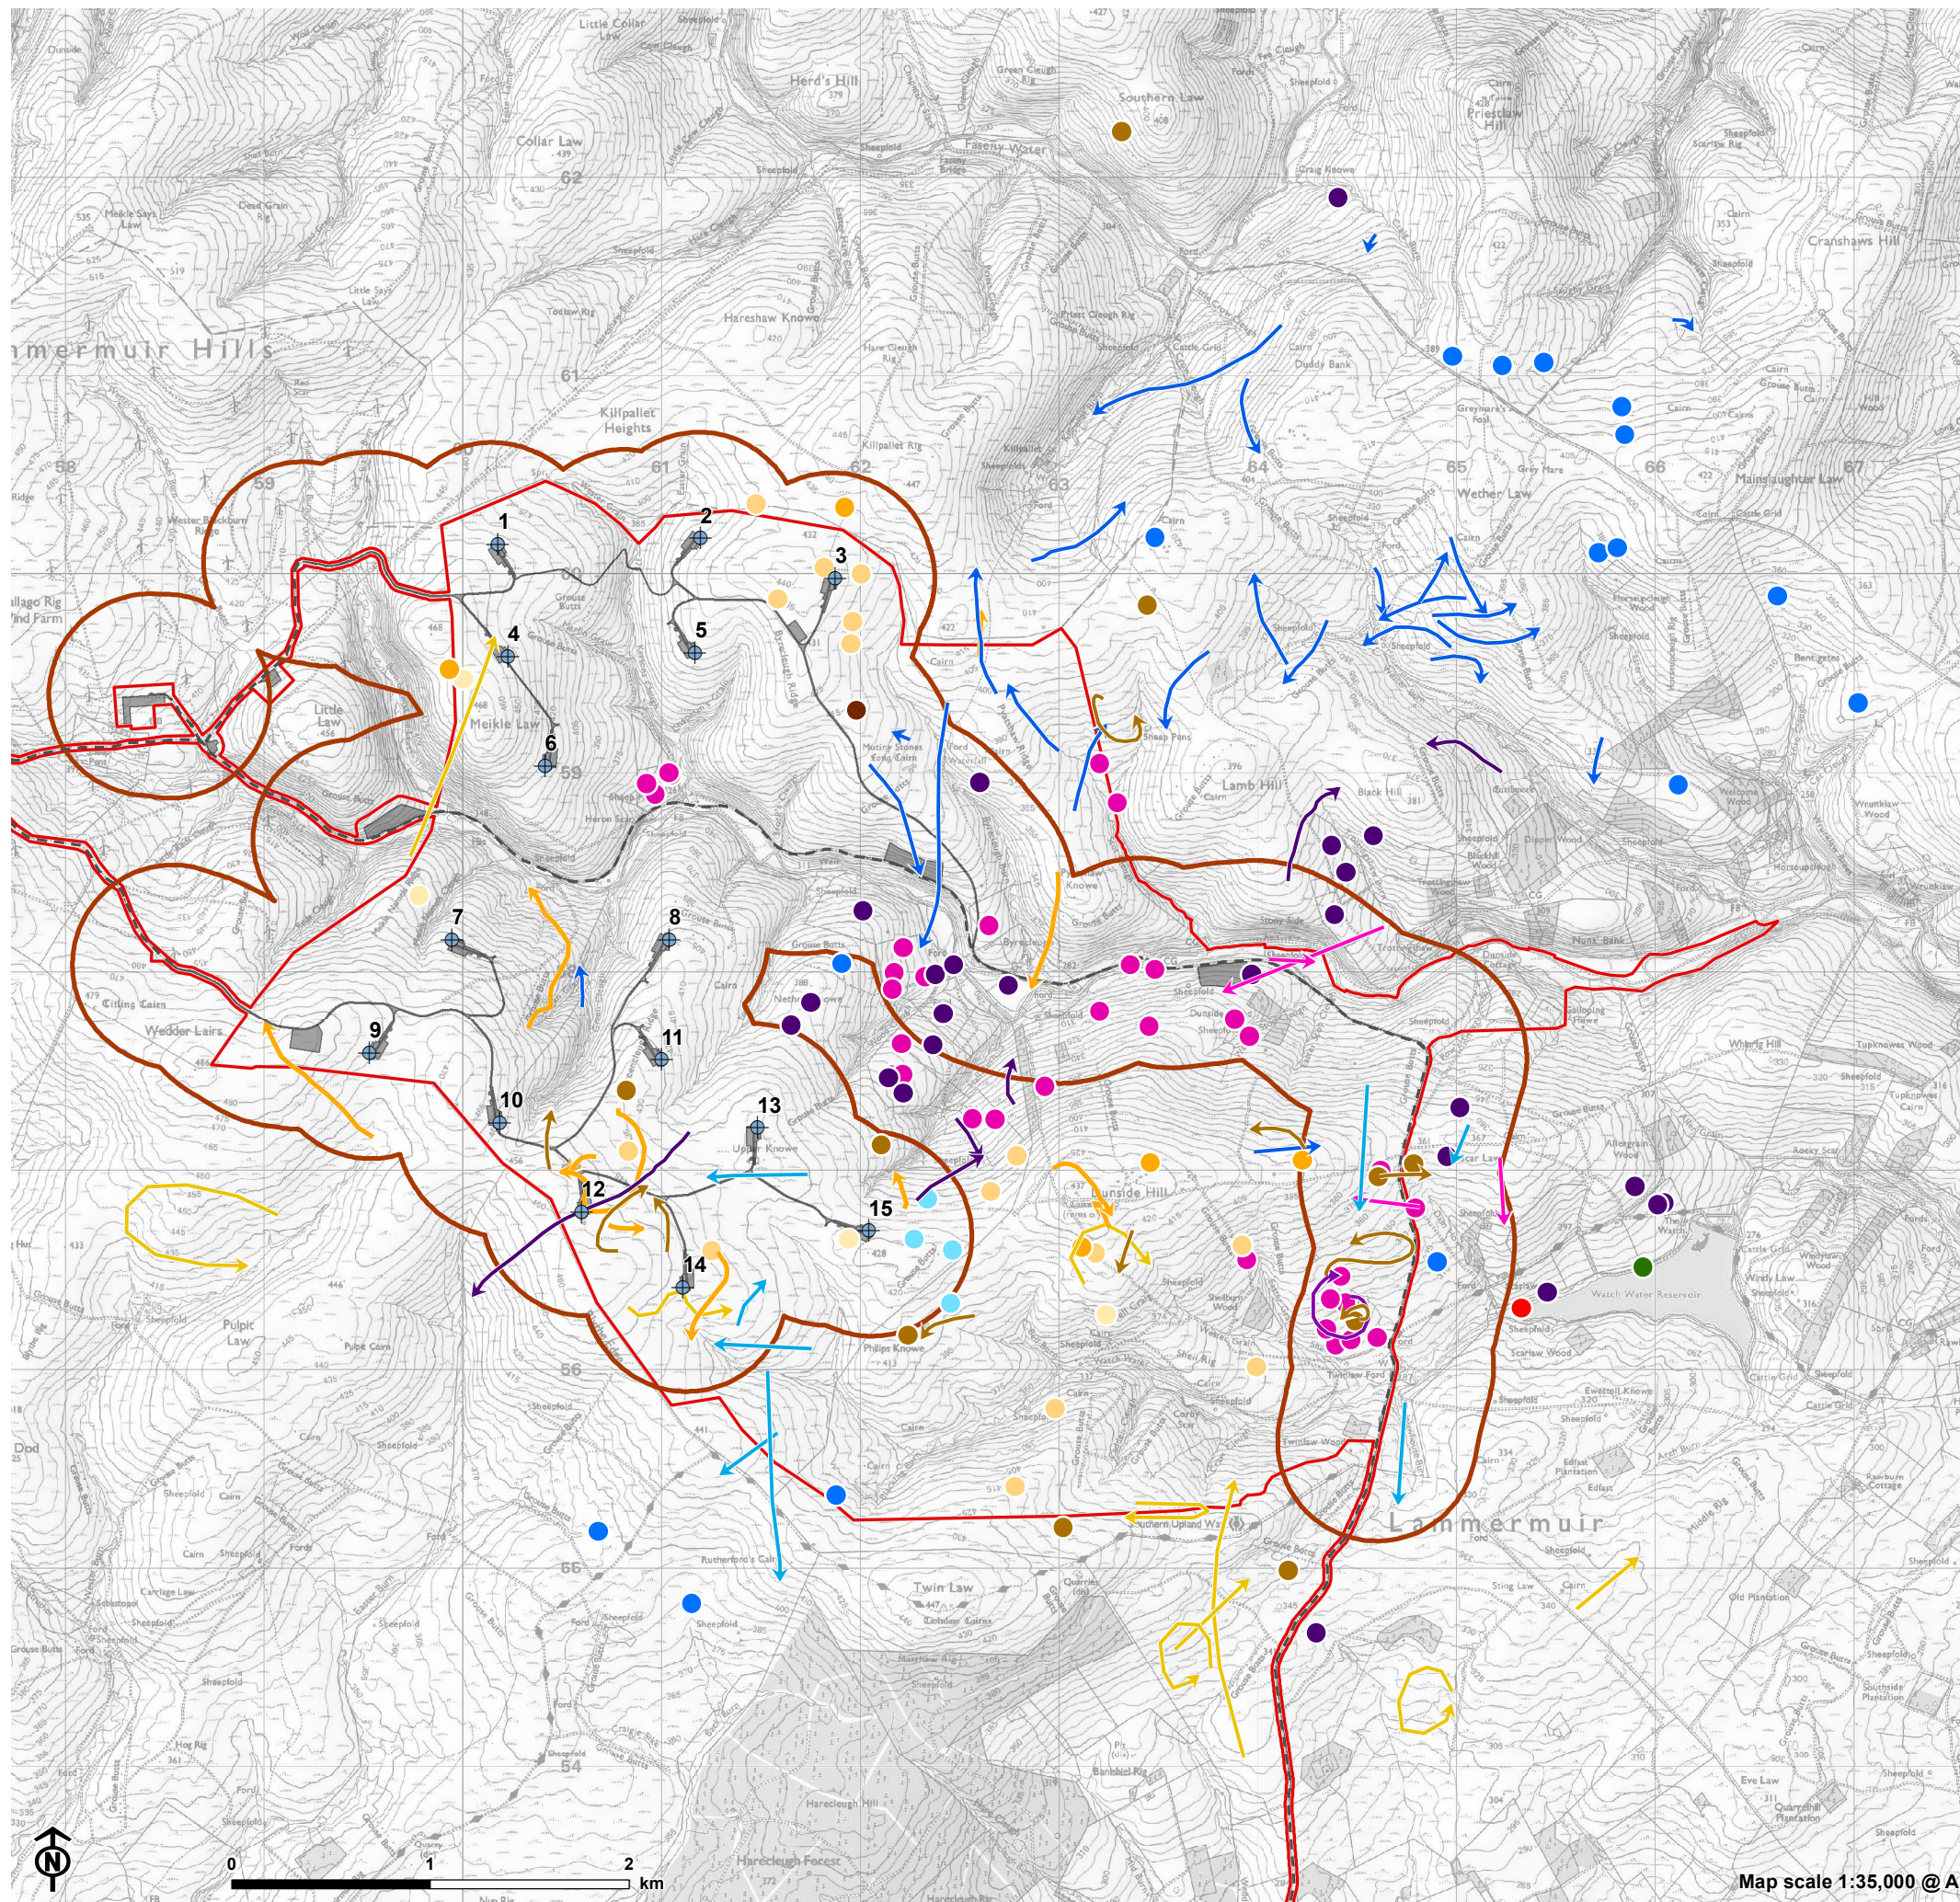

Figure 7.19: Non-Breeding Wader Activity: September 2020 to August 2022

- Turbine
- Site Boundary
- Infrastructure
- Existing track
- Breeding wader / Wintering bird study area
- Curlew flights per season**
- 2022 Breeding season
- 2021 Breeding season
- Golden plover flights per season**
- 2022 Breeding season
- 2021/2022 Non-breeding season
- 2020/2021 Non-breeding season
- Lapwing flights per season**
- 2022 Breeding season
- 2021/2022 Non-breeding season
- 2021 Breeding season
- Curlew sightings per season**
- 2022 Breeding season
- 2021 Breeding season
- Golden plover sightings per season**
- 2022/2023 Non-breeding season
- 2022 Breeding season
- 2021/2022 Non-breeding season
- 2021 Breeding season
- 2020/2021 Non-breeding season
- Lapwing sightings per season**
- 2022 Breeding season
- 2021 Breeding season
- Ringed plover sightings per season**
- 2022 Breeding season
- Wood sandpiper sightings per season**
- 2022 Breeding season

Map scale 1:35,000 @ A3