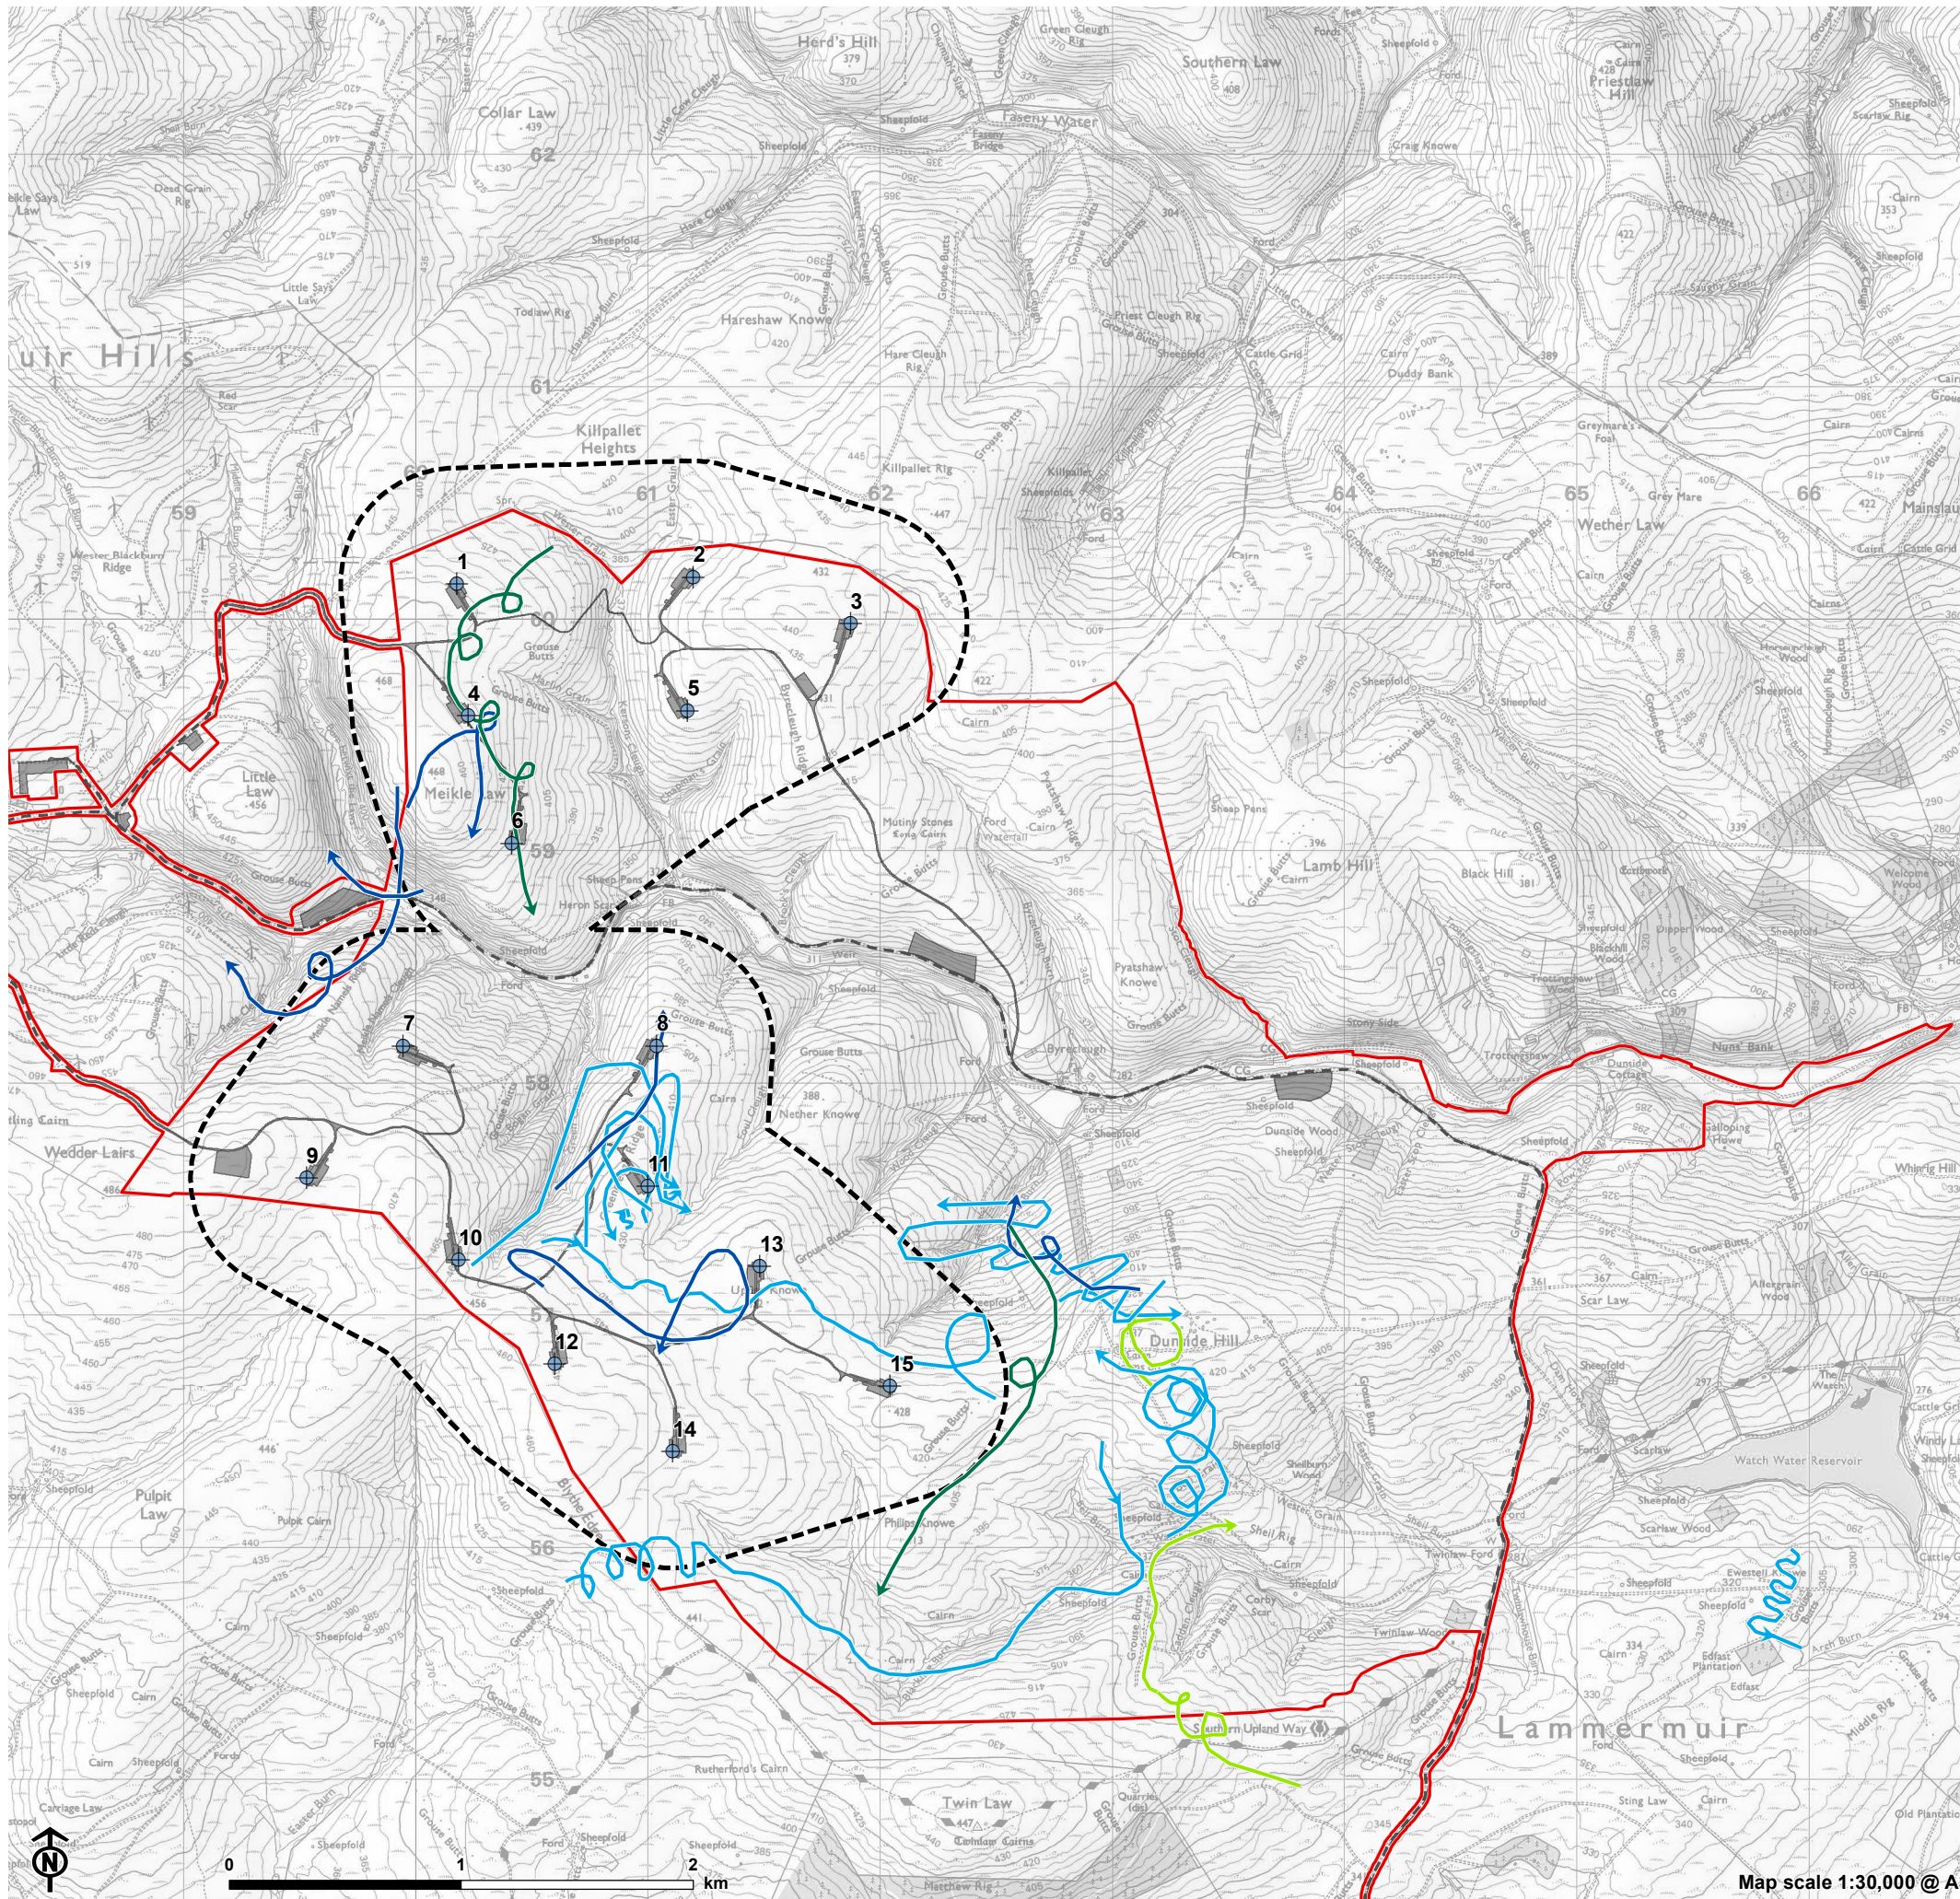

Figure 7.13: Flight Activity Survey Records: Red Kite

- Turbine
 - Site Boundary
 - Infrastructure
 - Existing track
 - Collision risk analysis area (CRAA)
- Red kite flight activity records**
- Breeding seasons**
- 2022
 - 2021
- Non-breeding seasons**
- 2022/2023
 - 2020/2021