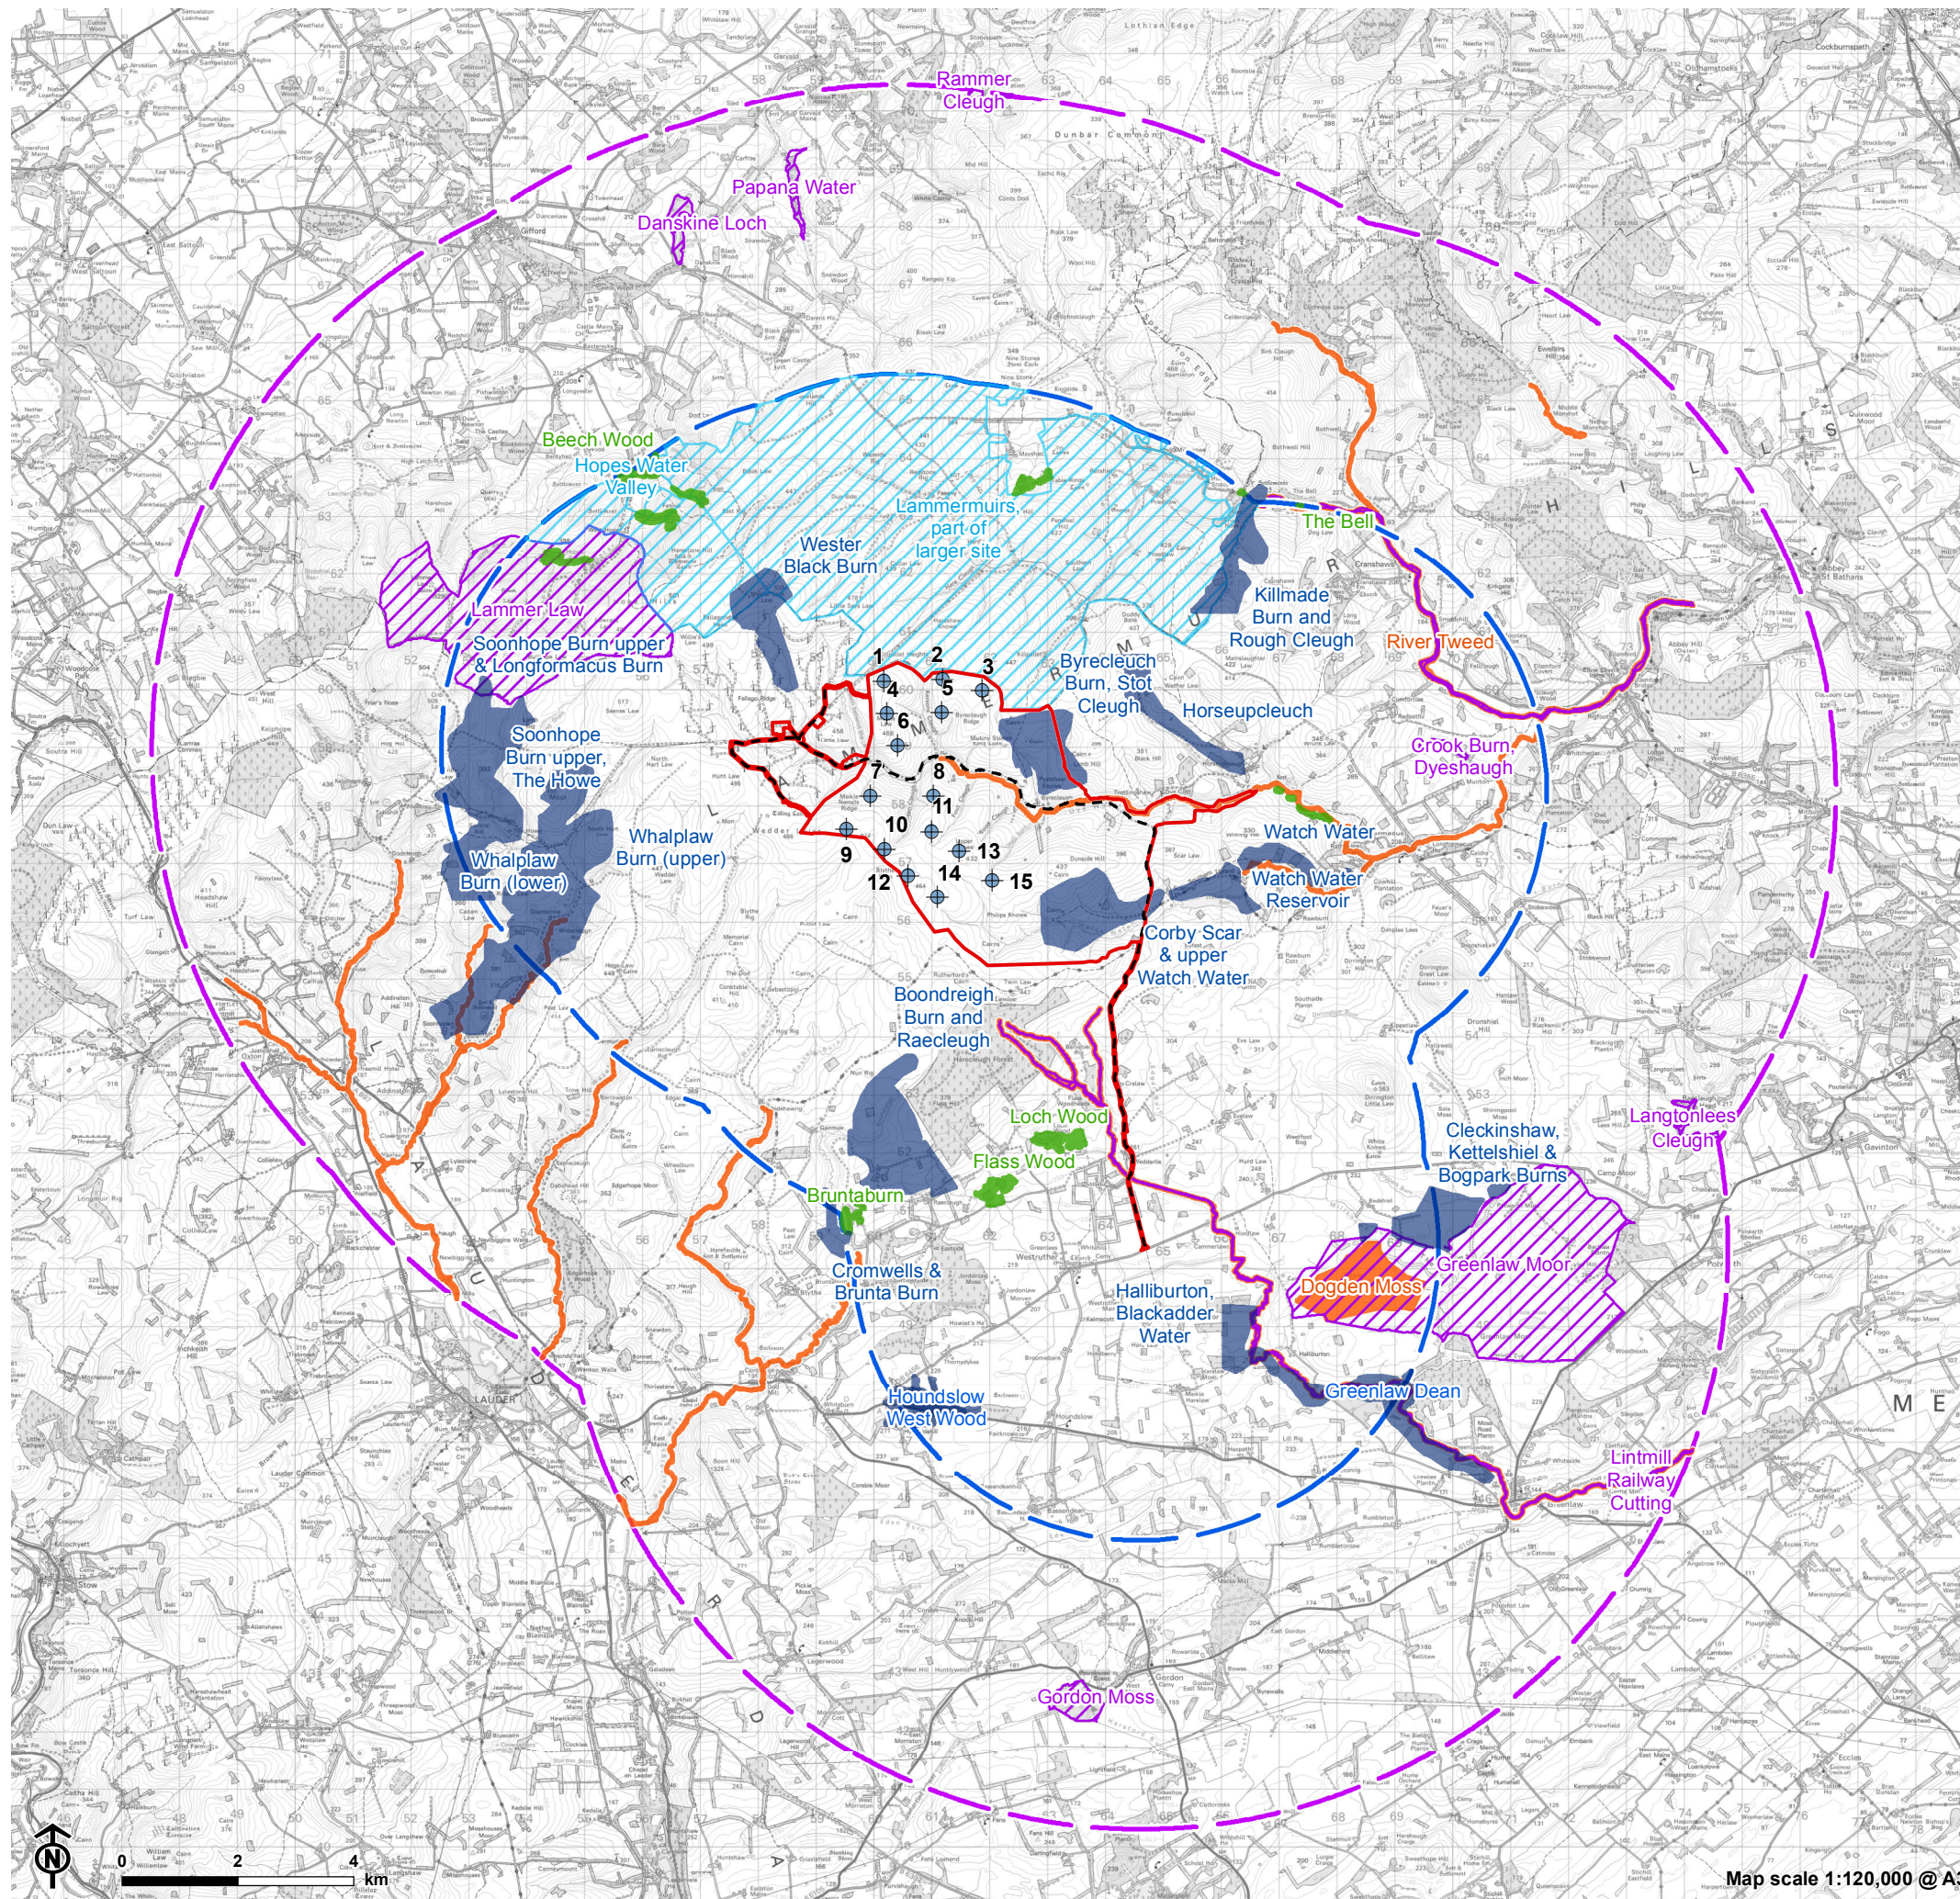

Figure 6.2:: Statutory designated areas within 10km of the Site and Non-statutory designated sites within 5km of the Site.

- Turbine
- Site Boundary
- Existing track
- Statutory Designated Sites**
  - Statutory Designated Sites Survey Area
  - Site of Special Scientific Interest (SSSI)
  - Special Area of Conservation (SAC)
- Non-Statutory Designated Sites**
  - Non-Statutory Designated Sites Survey Area
  - Local Biodiversity Site (LBS)
  - Scottish Borders Council LBS
  - Ancient Woodland Inventory (AWI)