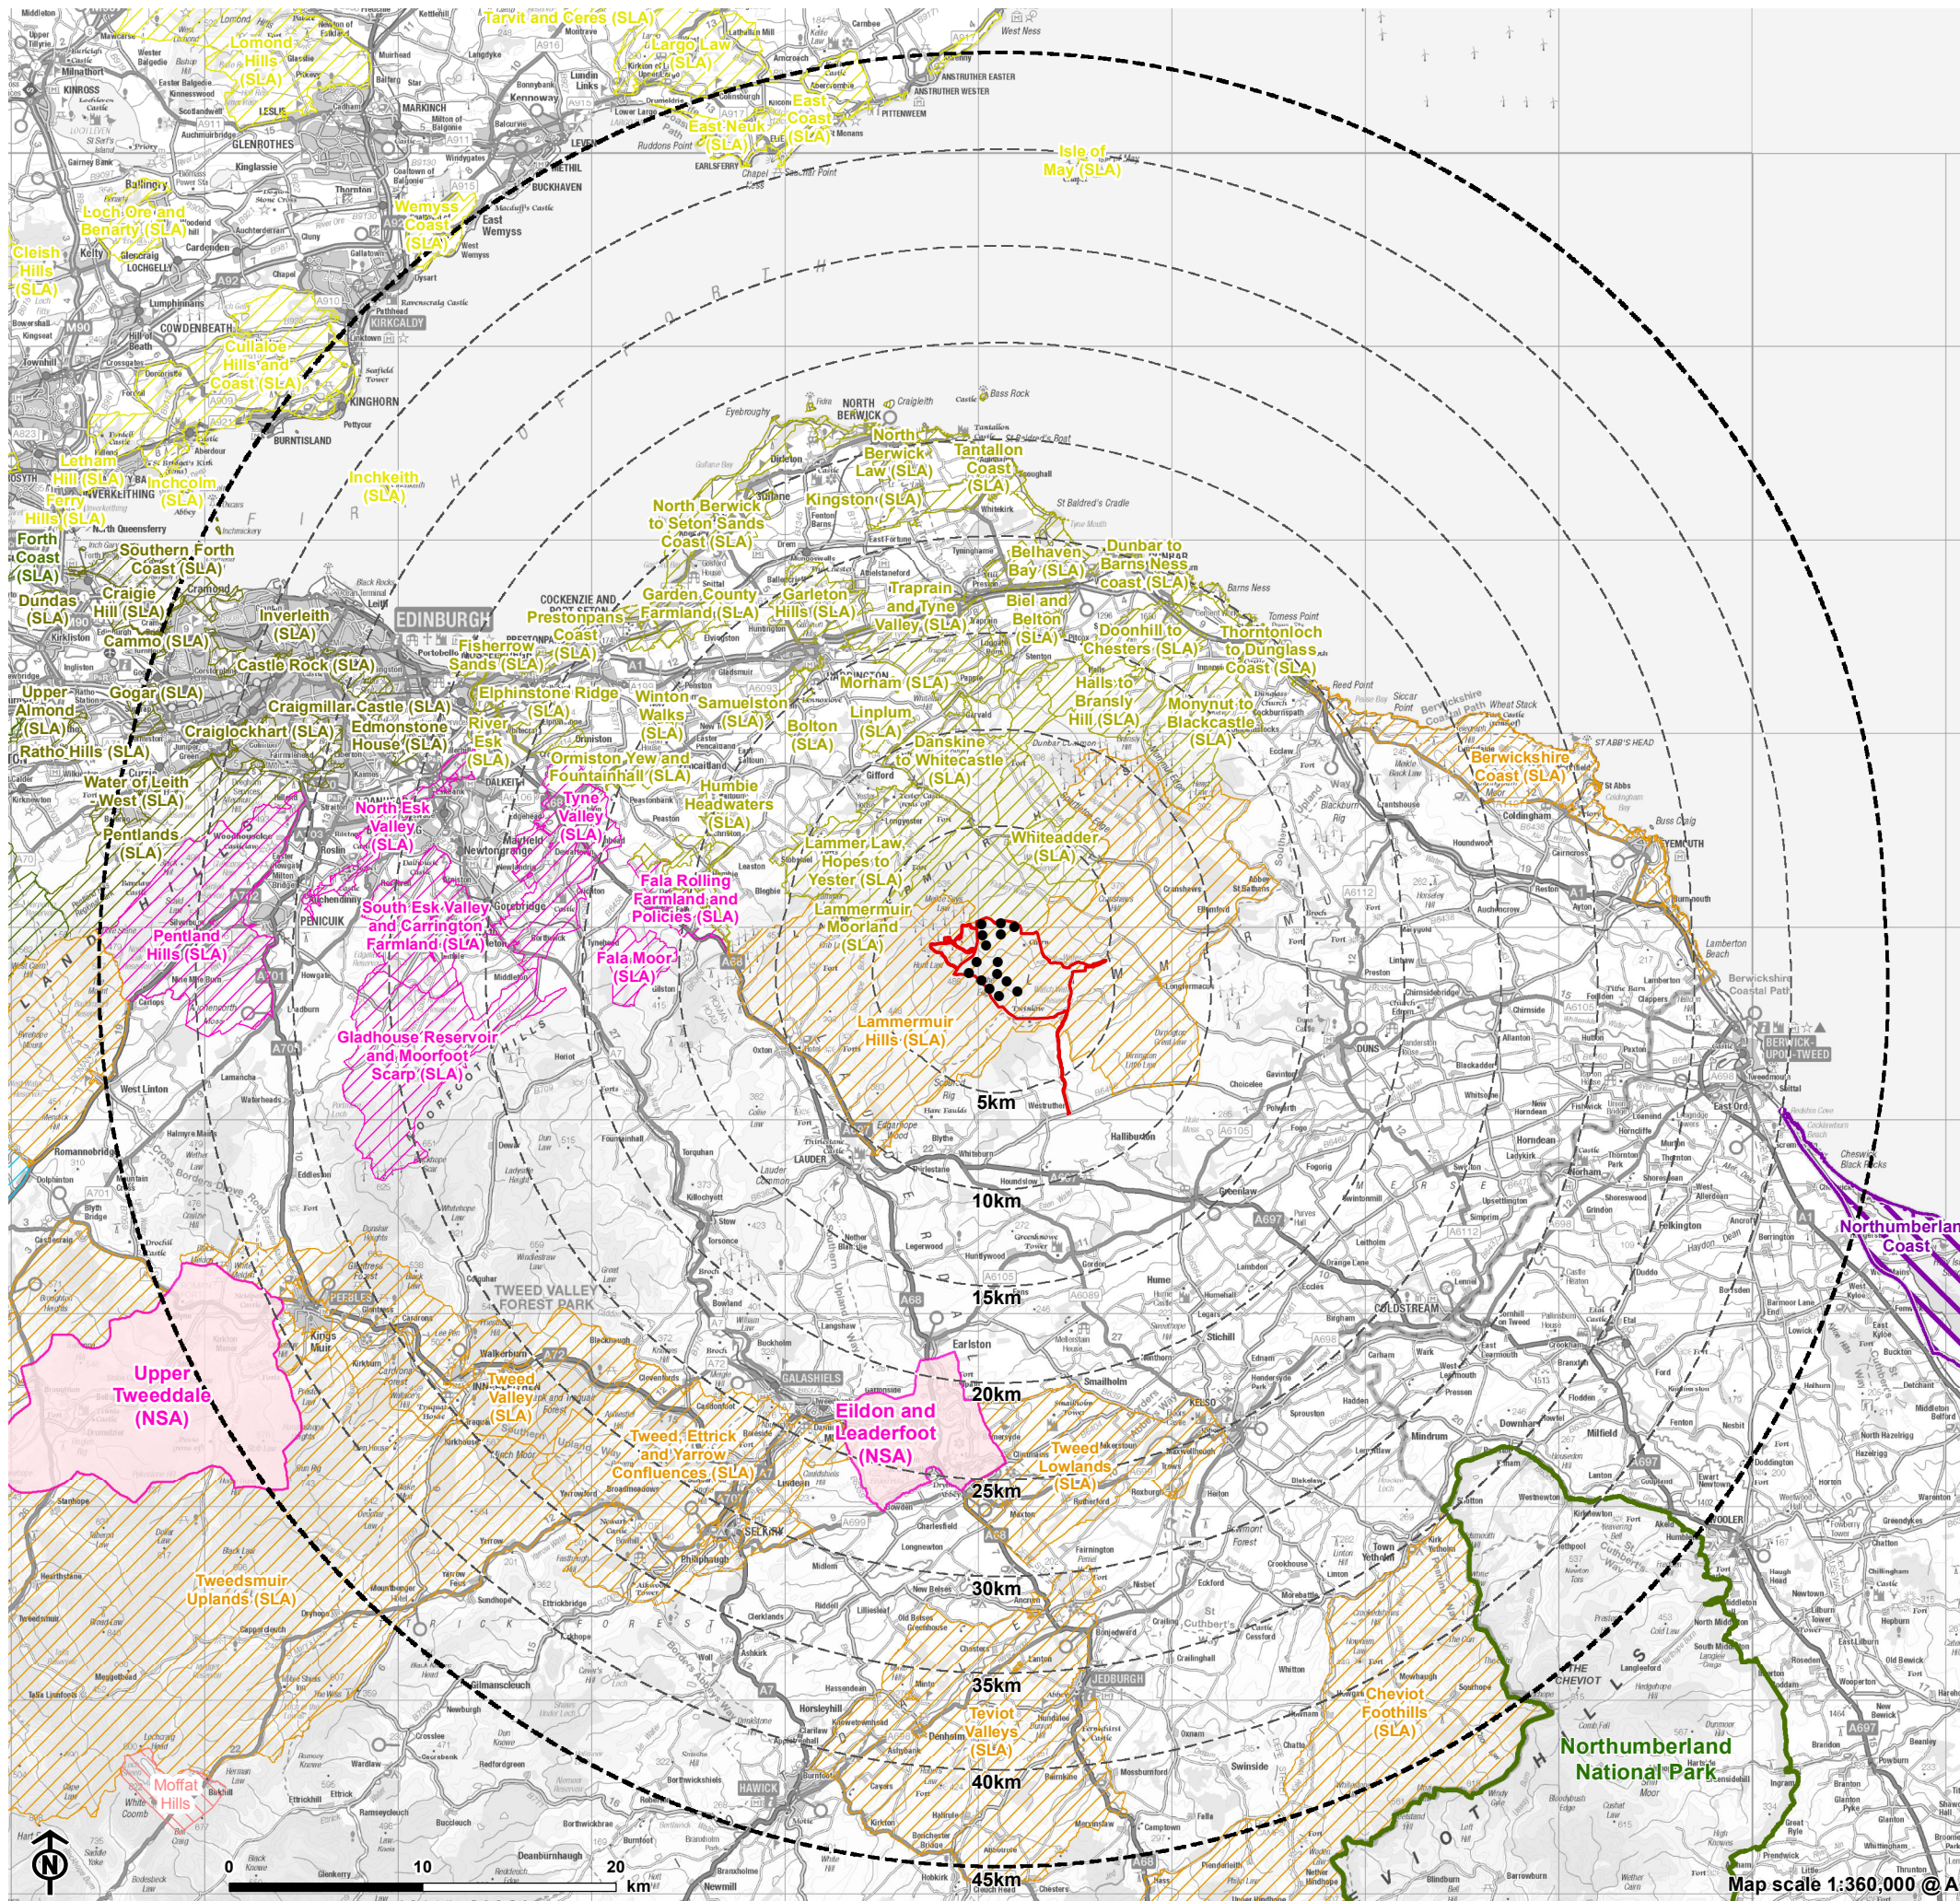

Figure 4.1.6: Designated Landscapes

- Turbine
- ▭ Site Boundary
- ⋯ 5km intervals from outermost turbines
- ⋯ LVIA study area 45km from outermost turbines
- National Designation**
- ▭ National Scenic Area (NSA)
- ▭ Northumberland National Park
- Local Designations**
- ▭ Area of Outstanding Natural Beauty (AONB) - (Northumberland Coast)
- ▭ Regional Scenic Area (Dumfries & Galloway)
- ▭ Special Landscape Area (SLA) - (Scottish Borders)
- ▭ Special Landscape Area (SLA) - (South Lanarkshire)
- ▭ Special Landscape Area (SLA) - (East Lothian)
- ▭ Special Landscape Area (SLA) - (Midlothian)
- ▭ Special Landscape Area (SLA) - (West Lothian)
- ▭ Special Landscape Area (SLA) - (City of Edinburgh)
- ▭ Special Landscape Area (SLA) - (Fife)