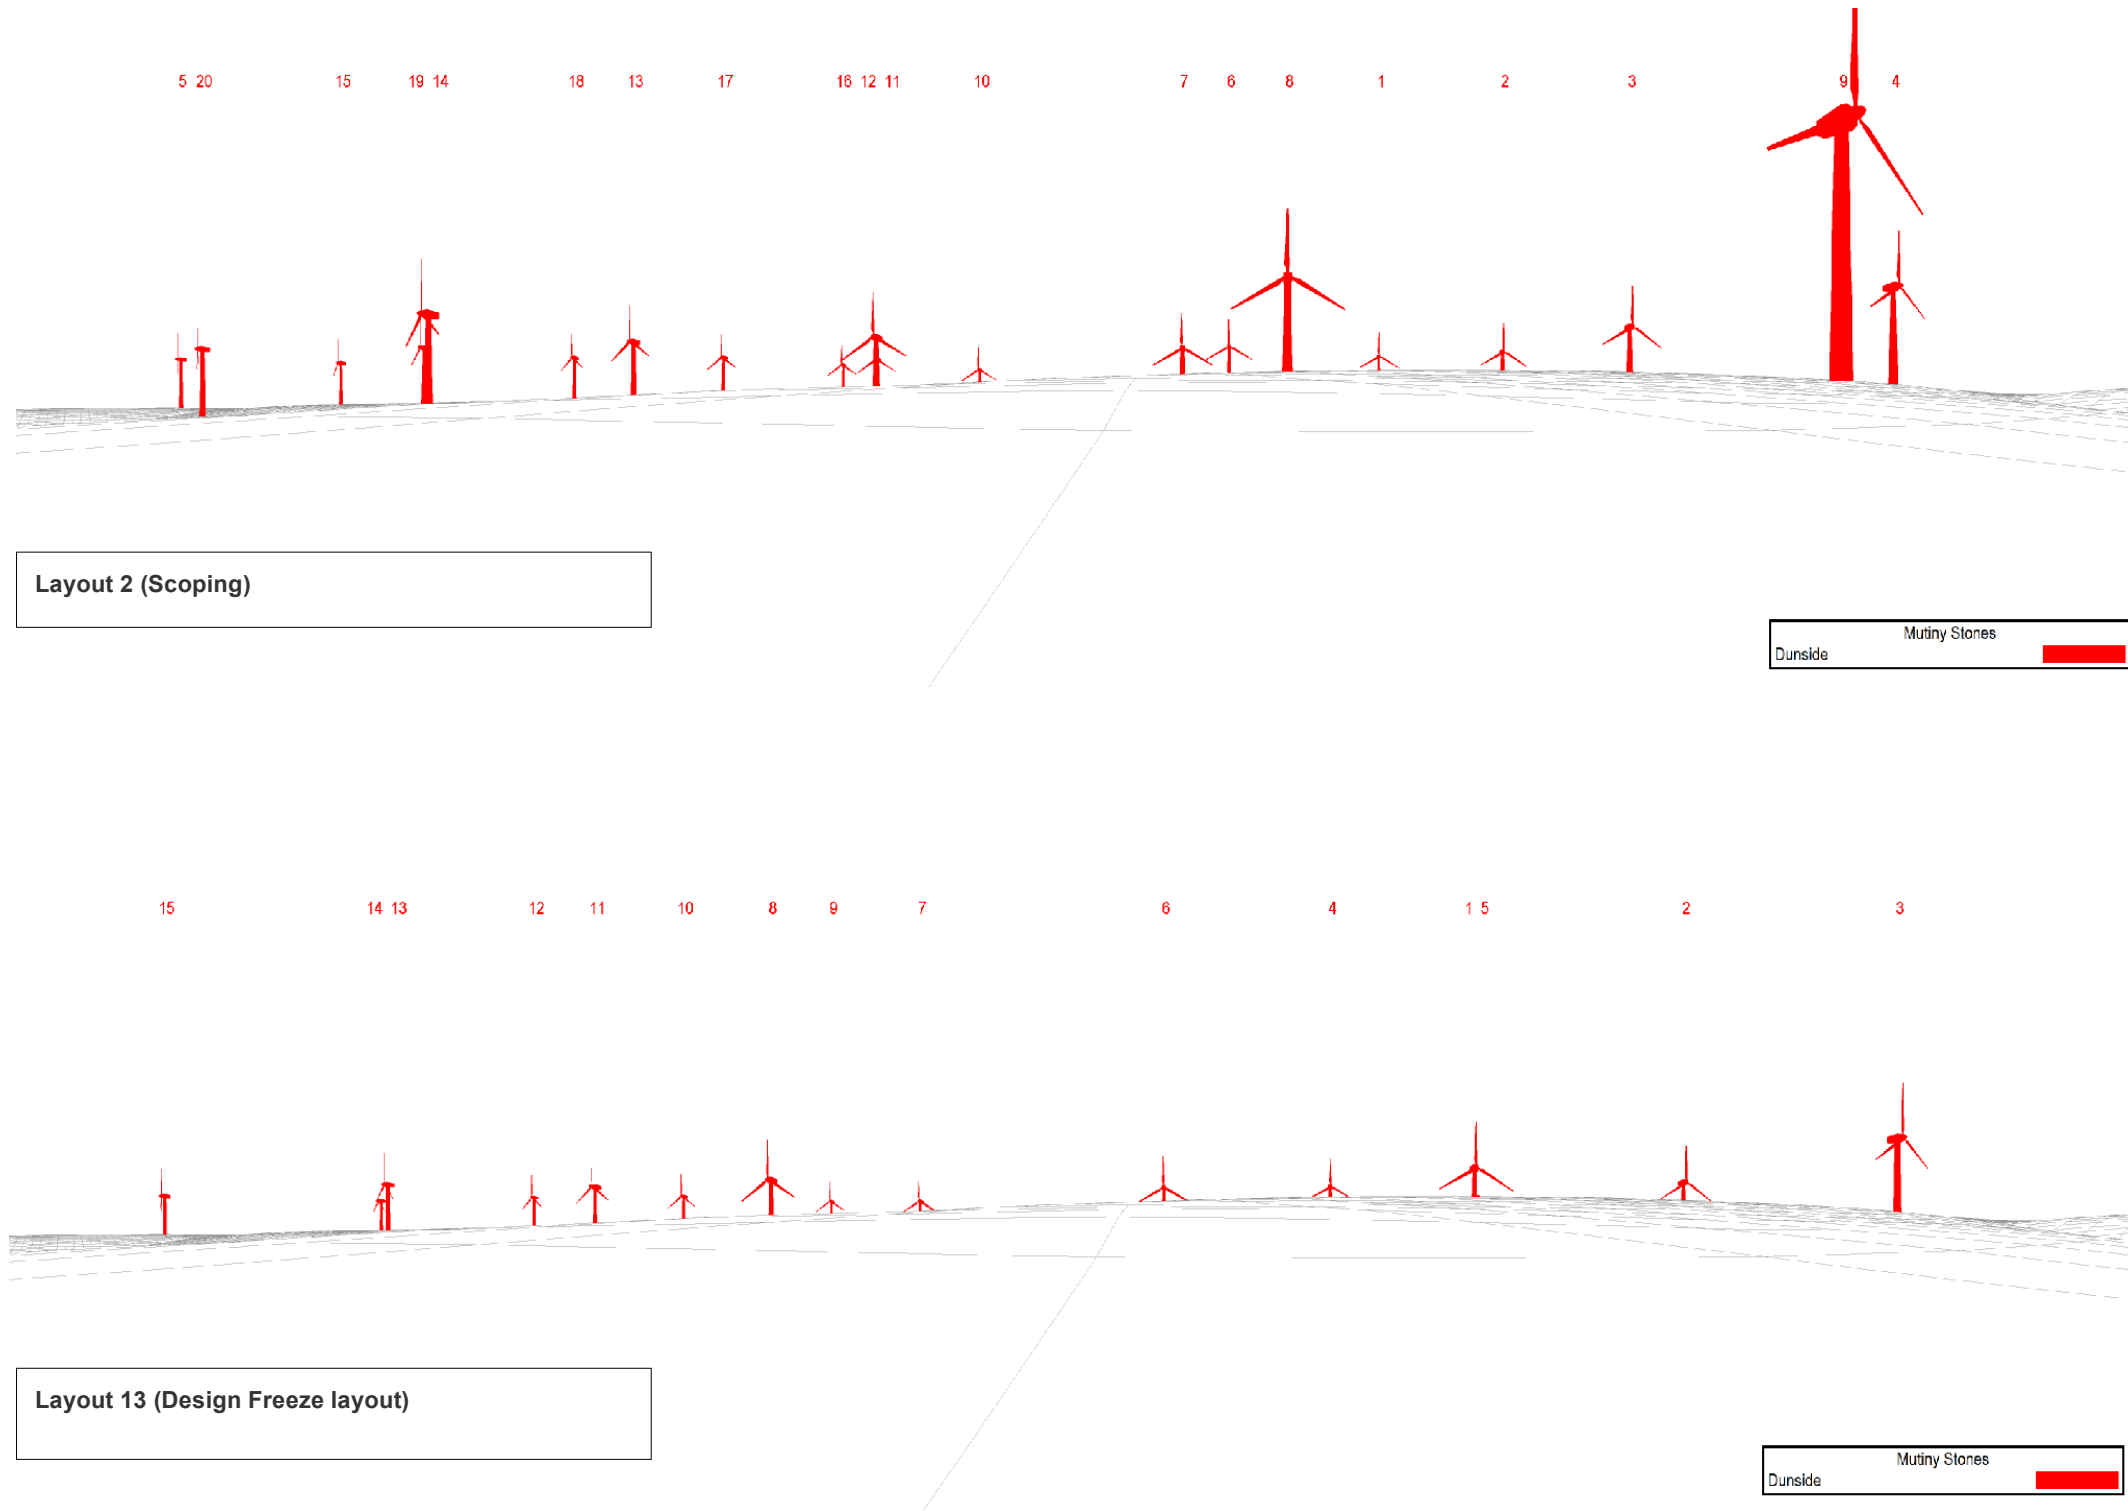

Figure 2.3c: Comparison Wireframes - Scoping Mutiny Stones + Design Freeze Mutiny Stones

Viewpoint: In-combination view from Mutiny Stones (SM361)

Horizontal Field of View: 180°
Grid Reference: 362368, 658951

- Turbine (Layout 2 Scoping)
- Turbine (Design Freeze)
- Wireframe viewpoint location