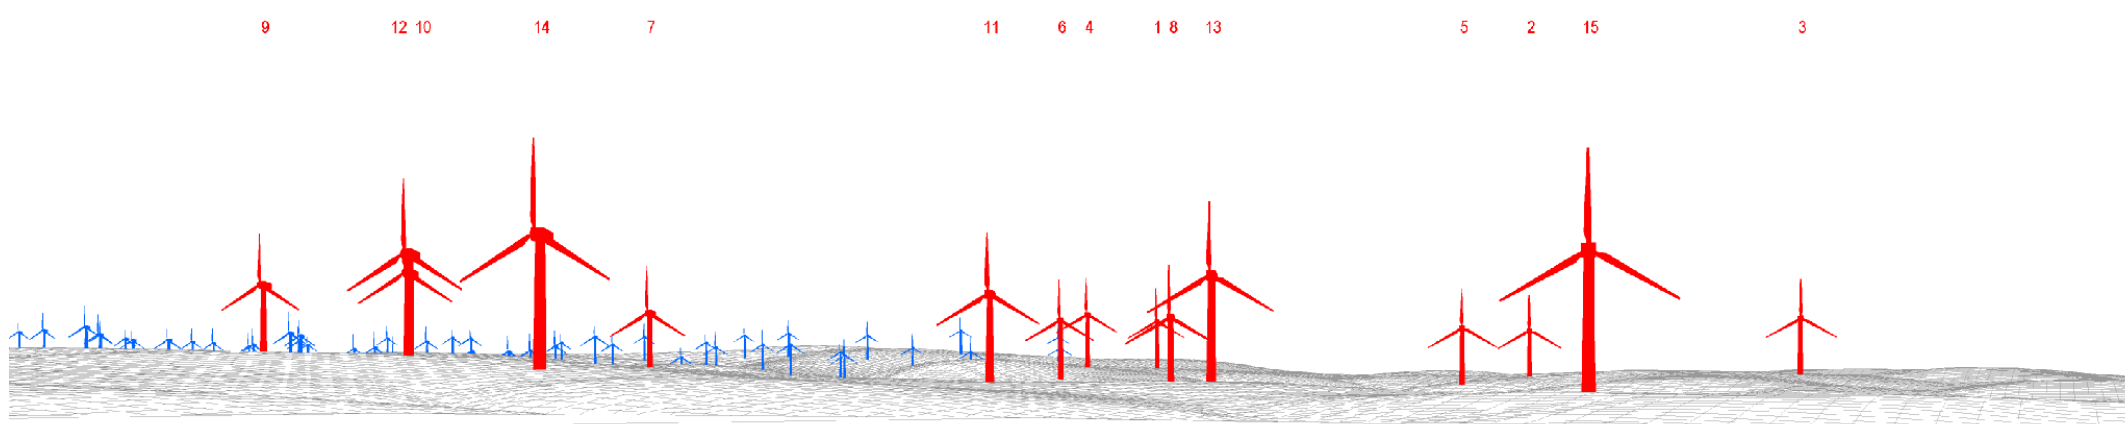

Figure 2.3a: Comparison Wireframes - Scoping Twin Law Cairns + Design Freeze Twin Law Cairns

Viewpoint: Twin Law Cairns

Horizontal Field of View: 53.5°
Grid Reference: 362427, 654795

Layout 2 (Scoping)

Layout 13 (Design Freeze layout)

- Turbine (Layout 2 Scoping)
- Turbine (Design Freeze)
- Wireframe viewpoint location

Map scale 1:100,000 @ A3
© Crown copyright and database rights 2023 Ordnance Survey 0100031673