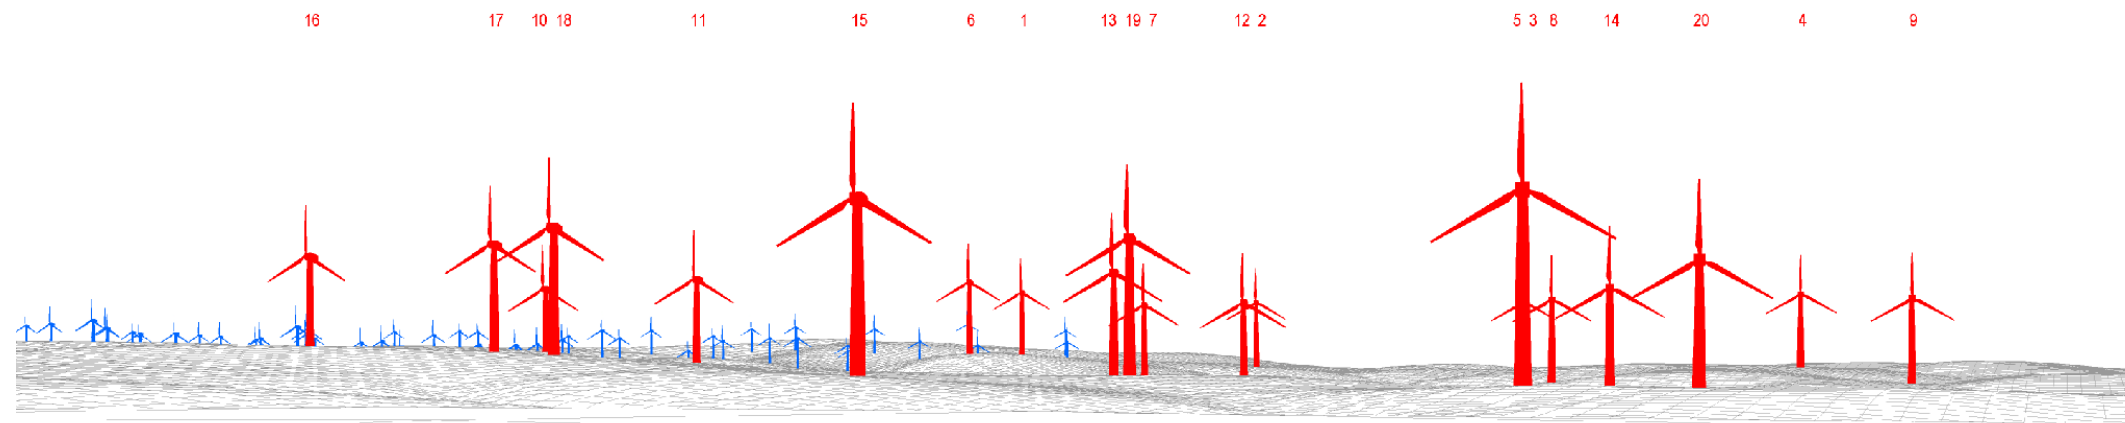

Figure 2.3a: Comparison Wireframes - Scoping Twin Law Cairns + Design Freeze Twin Law Cairns

Viewpoint: Twin Law Cairns

Horizontal Field of View: 53.5°
Grid Reference: 362427, 654795

Layout 2 (Scoping)

Layout 13 (Design Freeze layout)

- Turbine (Layout 2 Scoping)
- Turbine (Design Freeze)
- Wireframe viewpoint location

Map scale 1:100,000 @ A3
© Crown copyright and database rights 2023 Ordnance Survey 0100031673